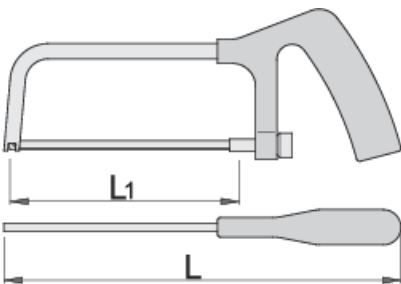

锯子

753P

配置文件

产品属性

- 塑料把手
- 可更换锯片

612164

L1

150

L

260

192

* Images of products are symbolic. All dimensions are in mm, and weight in grams. All listed dimensions may vary in tolerance.

配件

Spare blade for 753P, 753W and 753VDE, 2 pcs set

Related products

锯子

绝缘锯