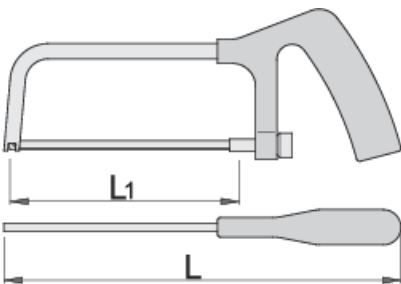

# 锯子

753P

## 产品属性

- 塑料把手
- 可更换锯片

612164

L1

150

L

260

192

\* Images of products are symbolic. All dimensions are in mm, and weight in grams. All listed dimensions may vary in tolerance.