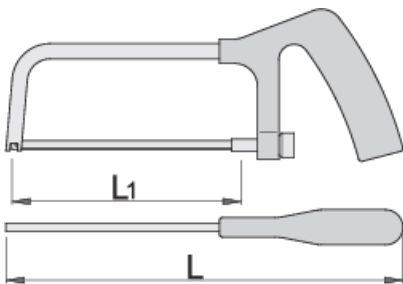

Saw

753P

Profiles

Product features

- plastic handle
- replaceable blade

612164

L1

150

L

260

192

* Images of products are symbolic. All dimensions are in mm, and weight in grams. All listed dimensions may vary in tolerance.

Spare parts

———— Spare blade for 753P and 753VDP, 2 pcs set

Related products