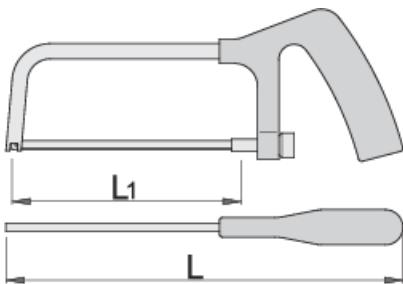

## Product features

- plastic handle
- replaceable blade

612164

L1

150

L

260

192

\* Images of products are symbolic. All dimensions are in mm, and weight in grams. All listed dimensions may vary in tolerance.