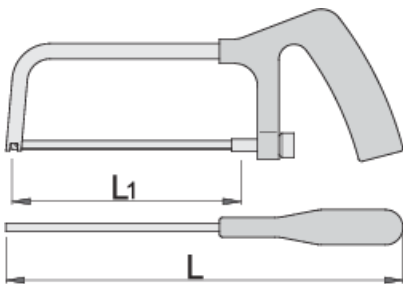

Saw

753P

Profiles

Product features

- plastic handle
- replaceable blade

612164

L1

150

L

260

192

* Images of products are symbolic. All dimensions are in mm, and weight is in grams. All listed dimensions may vary in tolerance.

Spare parts

———— Spare blade for 753P and 753VDP, 2 pcs set

Related products