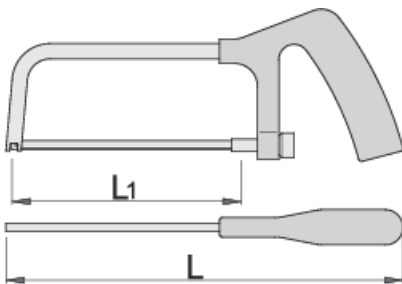

Saw

753P

Profiles

Product features

- plastic handle
- replaceable blade

612164

L1

150

L

260

192

* Images of products are symbolic. All dimensions are in mm, and weight in grams. All listed dimensions may vary in tolerance.

Spare parts

Spare blade for 753P, 753W and 753VDE, 2 pcs set

Related products