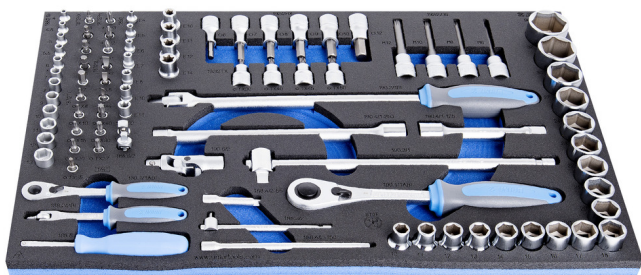

Vendosur e çelësat fole-prize-prize-pjesa femnore me pajisje në SOS mjet tabaka

964/36SOS

Profiles

[./al/about-](#)

[us/materials\).](#)

[./al/support/waranty\).](#)

Product features

- Tool tray dimension: 564 x 364 x 30 mm
- Compatible with drawers of Eurostyle, Eurovision, Europlus and Hercules (front drawers) line

Set includes:

- 12x socket 1/4", 6 point (article 188/2 6P) dim. 4, 4.5, 5, 5.5, 6, 7, 8, 9, 10, 11, 12, 13
- 7x socket 1/4" with internal TX profile (article 189/2) dim. E4, E5, E6, E7, E8, E10, E11
- 19x screwdriver socket 1/4"; hex (article 187/2HX dim. 3, 4, 5, 6, 7), TX profile (article 187/2TX dim. TX8, TX10, TX15, TX20, TX25, TX27, TX30, TX40), crosstip (article 187/2PH dim. PH 1, PH 2, PH 3), flat (article 187/2SL dim. 0.8x4, 1,0x5,5, 1,2x7)
- 1x reversible ratchet 1/4"

- accessories 1/4"; 1x swivel handle, 1x sliding T - handle, 2x extension bar (55, 150mm), 1x universal joint, 1x adaptor (1/4"-3/8")
- 1x spinner handle 1/4"
- 18x socket 1/2", 6 point (article 190/1 6P) dim. 10, 11, 12, 13, 14, 15, 16, 17, 18, 19, 20, 21, 22, 23, 24, 27, 30, 32
- 4x screwdriver socket 1/2", with TX profile (article 192/2TX) dim. TX30, TX40, TX45, TX50
- 4x socket 1/2" with internal TX profile (article 191/1) dim. E10, E11, E12, E14
- 6x hex socket 1/2" (article 192/2HX) dim. 6, 7, 8, 9, 10, 12
- 4x long screwdriver socket 1/2", with ZX profile (article 192/2ZXL) dim. M6, M8, M10, M12
- 1x reversible ratchet 1/2"
- accessories 1/2"; 1x swivel handle, 1x sliding T - handle, 2x extension bar (125, 250mm), 1x universal joint