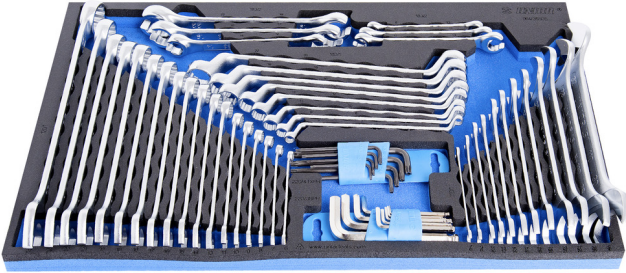

SOS alet tepsisinde anahtar takımı

964/35SOS

Profiles

Product features

- Tool tray dimension: 564 x 364 x 30 mm
- Compatible with drawers of Eurostyle, Eurovision, Euromotion, Europlus and Hercules (front drawers) line

Set includes:

- 12x open end wrench (article 110/1) dim. 6x7, 8x9, 10x11, 12x13, 14x15, 16x17, 18x19, 20x22, 21x23, 24x27, 25x28, 30x32
- 18x long combination wrench (article 120/1) dim. 6, 7, 8, 9, 10, 11, 13, 14, 15, 16, 17, 18, 19, 20, 21, 22, 24, 27
- 8x ring wrench (article 180/1) dim. 6x7, 8x9, 10x11, 12x13, 14x15, 16x17, 18x19, 20x22
- 6x offset open ring wrench (article 183/2) dim. 8x10, 10x11, 11x13, 12x14, 17x19, 19x22
- 9x ball-end hex wrench (article 220/3S) dim. 1.5, 2, 2.5, 3, 4, 5, 6, 8, 10 on plastic clip
- 9x wrench with TX profile and hole (article 220/7TX) dim. TR 8, TR 9, TR 10, TR 15, TR 20, TR 25, TR 27, TR 30, TR 40 on plastic clip

Product name	SKU	Article	Dimensions	Quantity
SOS alet tepsisinde anahtar takımı	621394	964/35SOS	-	54
Açık ağızlı anahtar		110/1	6 x 7, 8 x 9, 10 x 11, 12 x 13, 14 x 15, 16 x 17, 18 x 19, 20 x 22, 21 x 23, 24 x 27, 25 x 28, 30 x 32	12
Kombine anahtar, uzun tip		120/1	6, 7, 8, 9, 10, 11, 13, 14, 15, 16, 17, 18, 19, 20, 21, 22, 24, 27	18
boru uzatmalı yıldız anahtar		180/1	6 x 7, 8 x 9, 10 x 11, 12 x 13, 14 x 15, 16 x 17, 18 x 19, 20 x 22	8
boru uzatmalı açık ağızlı yıldız anahtar		183/2	8 x 10, 10 x 11, 11 x 13, 12 x 14, 17 x 19, 19 x 22	6
Plastik klipste yuvarlak uçlu somun anahtarı takımı		220/3SPH		1
Plastik klipste TX profilli anahtar takımı		220/7TXPH	TR8 - TR40x9	1
964/35SOS için SOS alet tepsisi		v1964/35SOS	564x364x30	1

* Ürünlerin resimleri semboliktir. Bütün boyutlar mm ve ağırlık gram cinsindedir.