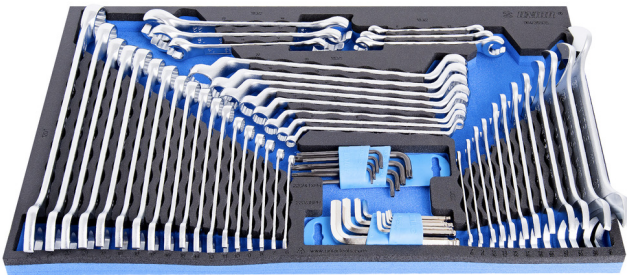

Set of wrenches in SOS tool tray

964/35SOS

프로파일

제품 특징

- Tool tray dimension: 564 x 364 x 30 mm
- Compatible with drawers of Eurostyle, Eurovision, Europlus and Hercules (front drawers) line

세트 구성품:

- 12x open end wrench (article 110/1) dim. 6x7, 8x9, 10x11, 12x13, 14x15, 16x17, 18x19, 20x22, 21x23, 24x27, 25x28, 30x32
- 18x long combination wrench (article 120/1) dim. 6, 7, 8, 9, 10, 11, 13, 14, 15, 16, 17, 18, 19, 20, 21, 22, 24, 27
- 8x ring wrench (article 180/1) dim. 6x7, 8x9, 10x11, 12x13, 14x15, 16x17, 18x19, 20x22
- 6x offset open ring wrench (article 183/2) dim. 8x10, 10x11, 11x13, 12x14, 17x19, 19x22
- 9x ball-end hex wrench (article 220/3S) dim. 1.5, 2, 2.5, 3, 4, 5, 6, 8, 10 on plastic clip
- 9x wrench with TX profile and hole (article 220/7TX) dim. TR 8, TR 9, TR 10, TR 15, TR 20, TR 25, TR 27, TR 30, TR 40 on plastic clip

제품명	SKU	Article	직경	수량
Set of wrenches in SOS tool tray	621394	964/35SOS	-	54
오픈 엔드 렌치	 110/1	110/1	6 x 7, 8 x 9, 10 x 11, 12 x 13, 14 x 15, 16 x 17, 18 x 19, 20 x 22, 21 x 23, 24 x 27, 25 x 28, 30 x 32	12
통 타입 콤비네이션 렌치	 120/1	120/1	6, 7, 8, 9, 10, 11, 13, 14, 15, 16, 17, 18, 19, 20, 21, 22, 24, 27	18
Offset ring wrench	 180/1	180/1	6 x 7, 8 x 9, 10 x 11, 12 x 13, 14 x 15, 16 x 17, 18 x 19, 20 x 22	8
오프셋 오픈 링 렌치	 183/2	183/2	8 x 10, 10 x 11, 11 x 13, 12 x 14, 17 x 19, 19 x 22	6
→		220/3SPH		1
홈이 있는 TX 프로파일 렌치 세트 (플라스틱 클립)		220/7TXPH	TR8 - TR40x9	1
SOS tool tray for 964/35SOS		vI964/35SOS	564x364x30	1

* Images of products are symbolic. All dimensions are in mm, and weight in grams. All listed dimensions may vary in tolerance.