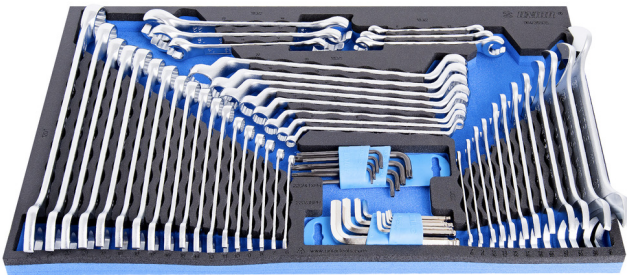

Set of wrenches in SOS tool tray

964/35SOS

프로파일

제품 특징

- Tool tray dimension: 564 x 364 x 30 mm
- Compatible with drawers of Eurostyle, Eurovision, Euromotion, Europlus and Hercules (front drawers) line

세트 구성품:

- 12x open end wrench (article 110/1) dim. 6x7, 8x9, 10x11, 12x13, 14x15, 16x17, 18x19, 20x22, 21x23, 24x27, 25x28, 30x32
- 18x long combination wrench (article 120/1) dim. 6, 7, 8, 9, 10, 11, 13, 14, 15, 16, 17, 18, 19, 20, 21, 22, 24, 27
- 8x ring wrench (article 180/1) dim. 6x7, 8x9, 10x11, 12x13, 14x15, 16x17, 18x19, 20x22
- 6x offset open ring wrench (article 183/2) dim. 8x10, 10x11, 11x13, 12x14, 17x19, 19x22
- 9x ball-end hex wrench (article 220/3S) dim. 1.5, 2, 2.5, 3, 4, 5, 6, 8, 10 on plastic clip
- 9x wrench with TX profile and hole (article 220/7TX) dim. TR 8, TR 9, TR 10, TR 15, TR 20, TR 25, TR 27, TR 30, TR 40 on plastic clip

제품명	SKU	Article	직경	수량
Set of wrenches in SOS tool tray	621394	964/35SOS	-	54
오픈 엔드 렌치		110/1	6 x 7, 8 x 9, 10 x 11, 12 x 13, 14 x 15, 16 x 17, 18 x 19, 20 x 22, 21 x 23, 24 x 27, 25 x 28, 30 x 32	12
통 타입 콤비네이션 렌치		120/1	6, 7, 8, 9, 10, 11, 13, 14, 15, 16, 17, 18, 19, 20, 21, 22, 24, 27	18
Offset ring wrench		180/1	6 x 7, 8 x 9, 10 x 11, 12 x 13, 14 x 15, 16 x 17, 18 x 19, 20 x 22	8
오프셋 오픈 링 렌치		183/2	8 x 10, 10 x 11, 11 x 13, 12 x 14, 17 x 19, 19 x 22	6
→		220/3SPH		1
홈이 있는 TX 프로파일 렌치 세트 (플라스틱 클립)		220/7TXPH	TR8 - TR40x9	1
SOS tool tray for 964/35SOS		vI964/35SOS	564x364x30	1