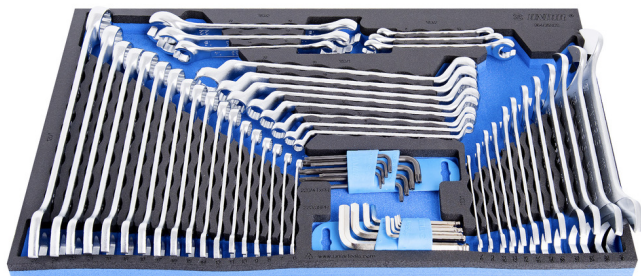

Garnitura ključeva u SOS ulošku

964/35SOS

Profili

[./hr/support/warranty](https://uniortools.com/hr/support/warranty)

Atributi proizvoda

- Tool tray dimension: 564 x 364 x 30 mm
- Compatible with drawers of Eurostyle, Eurovision, Europlus and Hercules (front drawers) line

Set includes:

- 12x open end wrench (article 110/1) dim. 6x7, 8x9, 10x11, 12x13, 14x15, 16x17, 18x19, 20x22, 21x23, 24x27, 25x28, 30x32
- 18x long combination wrench (article 120/1) dim. 6, 7, 8, 9, 10, 11, 13, 14, 15, 16, 17, 18, 19, 20, 21, 22, 24, 27
- 8x ring wrench (article 180/1) dim. 6x7, 8x9, 10x11, 12x13, 14x15, 16x17, 18x19, 20x22
- 6x offset open ring wrench (article 183/1) dim. 8x10, 10x11, 11x13, 12x14, 17x19, 19x22
- 9x ball-end hex wrench (article 220/3S) dim. 1.5, 2, 2.5, 3, 4, 5, 6, 8, 10 on plastic clip

- 8x wrench with TX profile and hole (article 220/7TX) dim. TR 9, TR 10, TR 15, TR 20, TR 25, TR 27, TR 30, TR 40 on plastic clip

564 x 364 x 30

Naziv proizvoda	SKU	Članak	Standardi	Količina
Garnitura ključeva u SOS ulošku	621394	964/35SOS	-	61
Ključ viljuškasti	 110/1	110/1	6 x 7, 8 x 9, 10 x 11, 12 x 13, 14 x 15, 16 x 17, 18 x 19, 20 x 22, 21 x 23, 24 x 27, 25 x 28, 30 x 32	12
Ključ viljuškasto-okasti, dugi	 120/1	120/1	6, 7, 8, 9, 10, 11, 13, 14, 15, 16, 17, 18, 19, 20, 21, 22, 24, 27	18
Ključ okasti	 180/1	180/1	6 x 7, 8 x 9, 10 x 11, 12 x 13, 14 x 15, 16 x 17, 18 x 19, 20 x 22	8
Ključ okasti, otvoreni	 183/2	183/2	8 x 10, 10 x 11, 11 x 13, 12 x 14, 17 x 19, 19 x 22	6
Garnitura imbus ključeva s kuglom, na plastičnom stalku	 220/3SPH	220/3SPH		1
Garnitura imbus ključeva s TX profilom i rupicom na plastičnom stalku	 220/7TXPH	220/7TXPH		1
SOS uložak za art. 964/35SOS		vI964/35SOS	564x364x30	1