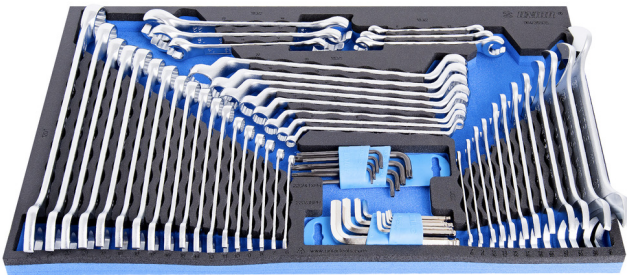

SOS工具托盘装扳手套装

964/35SOS

配置文件

产品属性

- Tool tray dimension: 564 x 364 x 30 mm
- Compatible with drawers of Eurostyle, Eurovision, Europlus and Hercules (front drawers) line

Set includes:

- 12x open end wrench (article 110/1) dim. 6x7, 8x9, 10x11, 12x13, 14x15, 16x17, 18x19, 20x22, 21x23, 24x27, 25x28, 30x32
- 18x long combination wrench (article 120/1) dim. 6, 7, 8, 9, 10, 11, 13, 14, 15, 16, 17, 18, 19, 20, 21, 22, 24, 27
- 8x ring wrench (article 180/1) dim. 6x7, 8x9, 10x11, 12x13, 14x15, 16x17, 18x19, 20x22
- 6x offset open ring wrench (article 183/2) dim. 8x10, 10x11, 11x13, 12x14, 17x19, 19x22
- 9x ball-end hex wrench (article 220/3S) dim. 1.5, 2, 2.5, 3, 4, 5, 6, 8, 10 on plastic clip
- 9x wrench with TX profile and hole (article 220/7TX) dim. TR 8, TR 9, TR 10, TR 15, TR 20, TR 25, TR 27, TR 30, TR 40 on plastic clip

产品名称	SKU	文章	尺寸	数量
SOS工具托盘装扳手套装	621394	964/35SOS	-	54
开口扳手	 110/1	110/1	6 x 7, 8 x 9, 10 x 11, 12 x 13, 14 x 15, 16 x 17, 18 x 19, 20 x 22, 21 x 23, 24 x 27, 25 x 28, 30 x 32	12
长柄组合扳手	 120/1	120/1	6, 7, 8, 9, 10, 11, 13, 14, 15, 16, 17, 18, 19, 20, 21, 22, 24, 27	18
高颈梅花双头扳手	 180/1	180/1	6 x 7, 8 x 9, 10 x 11, 12 x 13, 14 x 15, 16 x 17, 18 x 19, 20 x 22	8
高颈开口梅花扳手	 183/2	183/2	8 x 10, 10 x 11, 11 x 13, 12 x 14, 17 x 19, 19 x 22	6
塑料夹装球头六角扳手套装		220/3SPH		1
塑料夹装TX型扳手套装		220/7TXPH	TR8 - TR40x9	1
964/35SOS的SOS工具托盘		v1964/35SOS	564x364x30	1

* Images of products are symbolic. All dimensions are in mm, and weight in grams. All listed dimensions may vary in tolerance.