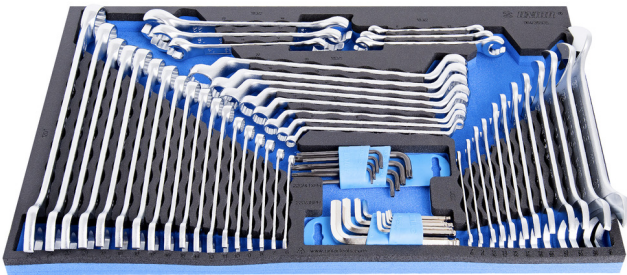

# SOS工具托盘装扳手套装

964/35SOS

## 产品属性

- Tool tray dimension: 564 x 364 x 30 mm
- Compatible with drawers of Eurostyle, Eurovision, Euromotion, Europlus and Hercules (front drawers) line

## Set includes:

- 12x open end wrench (article 110/1) dim. 6x7, 8x9, 10x11, 12x13, 14x15, 16x17, 18x19, 20x22, 21x23, 24x27, 25x28, 30x32
- 18x long combination wrench (article 120/1) dim. 6, 7, 8, 9, 10, 11, 13, 14, 15, 16, 17, 18, 19, 20, 21, 22, 24, 27
- 8x ring wrench (article 180/1) dim. 6x7, 8x9, 10x11, 12x13, 14x15, 16x17, 18x19, 20x22
- 6x offset open ring wrench (article 183/2) dim. 8x10, 10x11, 11x13, 12x14, 17x19, 19x22
- 9x ball-end hex wrench (article 220/3S) dim. 1.5, 2, 2.5, 3, 4, 5, 6, 8, 10 on plastic clip
- 9x wrench with TX profile and hole (article 220/7TX) dim. TR 8, TR 9, TR 10, TR 15, TR 20, TR 25, TR 27, TR 30, TR 40 on plastic clip

SOS工具托盘 - 优点：

- 材料：低密度聚乙烯泡沫
- SOS工具托盘使用双层泡沫聚乙烯制成，可轻松去除油脂、汽油、机油、硝基稀释液、粘合剂和车用机油，且不会留下可见残余物（污渍）。粘合剂和车用机油需要使用汽油及时去除，以免留下永久性污渍。
- These tool trays of polyethylene foam are used for clearer and better organised tool storage in tool boxes, tool cases, the drawers of tool carriages and tool cabinets. These tool trays can be used in a wide range of temperatures, do not absorb dampness and, with normal use, have a long lifespan. They protect the tools by holding them in their own specifically designed place, thus preventing them from moving uncontrollably around in the storage area. As the positions in the tray are precisely defined and designed for each specific tool, it is also easy to establish which tools are missing.