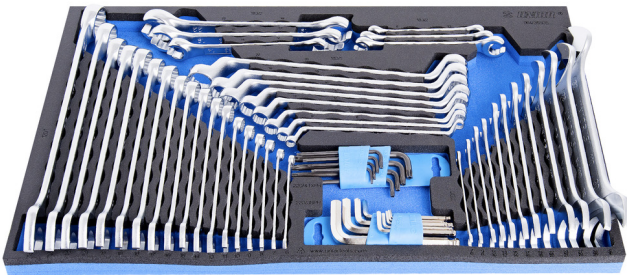

# Garnitura ključeva u SOS ulošku

964/35SOS

## Atributi proizvoda

- Tool tray dimension: 564 x 364 x 30 mm
- Compatible with drawers of Eurostyle, Eurovision, Europlus and Hercules (front drawers) line

## Set includes:

- 12x ključ viljuškasti (artikal 110/1) dim. 6x7, 8x9, 10x11, 12x13, 14x15, 16x17, 18x19, 20x22, 21x23, 24x27, 25x28, 30x32
- 18x long combination wrench (article 120/1) dim. 6, 7, 8, 9, 10, 11, 13, 14, 15, 16, 17, 18, 19, 20, 21, 22, 24, 27
- 8x ring wrench (article 180/1) dim. 6x7, 8x9, 10x11, 12x13, 14x15, 16x17, 18x19, 20x22
- Garnitura ključeva u SOS ulošku
- 9x ball-end hex wrench (article 220/3S) dim. 1.5, 2, 2.5, 3, 4, 5, 6, 8, 10 on plastic clip
- 9x wrench with TX profile and hole (article 220/7TX) dim. TR 8, TR 9, TR 10, TR 15, TR 20, TR 25, TR 27, TR 30, TR 40 on plastic clip

| Ime proizvoda   | SKU   | Članak      | Dimenzije   | Količina |
|---|---|-------------|---|----------|
| Garnitura ključeva u SOS uložku                             | 621394  | 964/35SOS   | -   | 54       |
| Ključ viljuškasti   |  | 110/1       | 6 x 7, 8 x 9, 10 x 11, 12 x 13,<br>14 x 15, 16 x 17, 18 x 19, 20<br>x 22, 21 x 23, 24 x 27, 25 x<br>28, 30 x 32 | 12       |
| Viljuškasto-okasti ključevi, dugi                           |  | 120/1       | 6, 7, 8, 9, 10, 11, 13, 14, 15,<br>16, 17, 18, 19, 20, 21, 22, 24,<br>27  | 18       |
| Ključ okasti  |  | 180/1       | 6 x 7, 8 x 9, 10 x 11, 12 x 13,<br>14 x 15, 16 x 17, 18 x 19, 20<br>x 22  | 8        |
| Ključ okasti otvoreni                                       |  | 183/2       | 8 x 10, 10 x 11, 11 x 13, 12 x<br>14, 17 x 19, 19 x 22  | 6        |
| Ključevi imbus s kuglom na plastičnom stalku                |   | 220/3SPH    |   | 1        |
| Ključevi imbus s TX profilom i rupicom na plastičnom stalku |   | 220/7TXPH   | TR8 - TR40x9  | 1        |
| SOS uložak za art. 964/35SOS                                |   | v1964/35SOS | 564x364x30  | 1        |