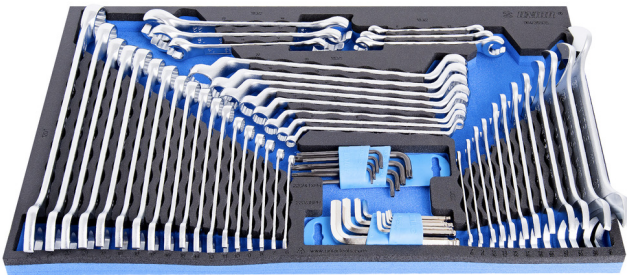

Garnitura ključeva u SOS ulošku

964/35SOS

Profili

Atributi proizvoda

- Tool tray dimension: 564 x 364 x 30 mm
- Compatible with drawers of Eurostyle, Eurovision, Euromotion, Europlus and Hercules (front drawers) line

Set includes:

- 12x ključ viljuškasti (artikal 110/1) dim. 6x7, 8x9, 10x11, 12x13, 14x15, 16x17, 18x19, 20x22, 21x23, 24x27, 25x28, 30x32
- 18x long combination wrench (article 120/1) dim. 6, 7, 8, 9, 10, 11, 13, 14, 15, 16, 17, 18, 19, 20, 21, 22, 24, 27
- 8x ring wrench (article 180/1) dim. 6x7, 8x9, 10x11, 12x13, 14x15, 16x17, 18x19, 20x22
- Garnitura ključeva u SOS ulošku
- 9x ball-end hex wrench (article 220/3S) dim. 1.5, 2, 2.5, 3, 4, 5, 6, 8, 10 on plastic clip
- 9x wrench with TX profile and hole (article 220/7TX) dim. TR 8, TR 9, TR 10, TR 15, TR 20, TR 25, TR 27, TR 30, TR 40 on plastic clip

Ime proizvoda	SKU	Članak	Dimenzije	Količina
Garnitura ključeva u SOS uložku	621394	964/35SOS	-	54
Ključ viljuškasti		110/1	6 x 7, 8 x 9, 10 x 11, 12 x 13, 14 x 15, 16 x 17, 18 x 19, 20 x 22, 21 x 23, 24 x 27, 25 x 28, 30 x 32	12
Viljuškasto-okasti ključevi, dugi		120/1	6, 7, 8, 9, 10, 11, 13, 14, 15, 16, 17, 18, 19, 20, 21, 22, 24, 27	18
Ključ okasti		180/1	6 x 7, 8 x 9, 10 x 11, 12 x 13, 14 x 15, 16 x 17, 18 x 19, 20 x 22	8
Ključ okasti otvoreni		183/2	8 x 10, 10 x 11, 11 x 13, 12 x 14, 17 x 19, 19 x 22	6
Ključevi imbus s kuglom na plastičnom stalku		220/3SPH		1
Ključevi imbus s TX profilom i rupicom na plastičnom stalku		220/7TXPH	TR8 - TR40x9	1
SOS uložak za art. 964/35SOS		v1964/35SOS	564x364x30	1

* Slike proizvoda su simbolične. Sve dimenzije su u mm, masa je u g.