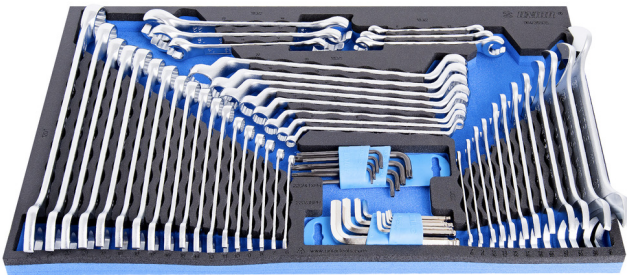

Set of wrenches in SOS tool tray

964/35SOS

Profielen

Product attributen

- Tool tray dimension: 564 x 364 x 30 mm
- Compatible with drawers of Eurostyle, Eurovision, Euromotion, Europlus and Hercules (front drawers) line

De set bestaat uit:

- 12x open end wrench (article 110/1) dim. 6x7, 8x9, 10x11, 12x13, 14x15, 16x17, 18x19, 20x22, 21x23, 24x27, 25x28, 30x32
- 18x long combination wrench (article 120/1) dim. 6, 7, 8, 9, 10, 11, 13, 14, 15, 16, 17, 18, 19, 20, 21, 22, 24, 27
- 8x ring wrench (article 180/1) dim. 6x7, 8x9, 10x11, 12x13, 14x15, 16x17, 18x19, 20x22
- 6x offset open ring wrench (article 183/2) dim. 8x10, 10x11, 11x13, 12x14, 17x19, 19x22
- 9x ball-end hex wrench (article 220/3S) dim. 1.5, 2, 2.5, 3, 4, 5, 6, 8, 10 on plastic clip
- 9x wrench with TX profile and hole (article 220/7TX) dim. TR 8, TR 9, TR 10, TR 15, TR 20, TR 25, TR 27, TR 30, TR 40 on plastic clip

Productnaam	SKU	Artikel	Afmetingen	Hoeveelheid
Set of wrenches in SOS tool tray	621394	964/35SOS	-	54
Platte moersleutel verchromd en gepolijst	 110/1		6 x 7, 8 x 9, 10 x 11, 12 x 13, 14 x 15, 16 x 17, 18 x 19, 20 x 22, 21 x 23, 24 x 27, 25 x 28, 30 x 32	12
Steekringsleutel, lang	 120/1		6, 7, 8, 9, 10, 11, 13, 14, 15, 16, 17, 18, 19, 20, 21, 22, 24, 27	18
Steeksleutel	 180/1		6 x 7, 8 x 9, 10 x 11, 12 x 13, 14 x 15, 16 x 17, 18 x 19, 20 x 22	8
Offset open ringsleutel	 183/2		8 x 10, 10 x 11, 11 x 13, 12 x 14, 17 x 19, 19 x 22	6
Set of ball-end hex wrenches on plastic clip		220/3SPH		1
Set of wrenches with TX profile and hole in plastic clip		220/7TXPH	TR8 - TR40x9	1
SOS tool tray for 964/35SOS		v1964/35SOS	564x364x30	1

* Afbeeldingen van producten zijn symbolisch. Alle afmetingen zijn in mm, en het gewicht in grammen. Alle vermelde afmetingen kunnen variëren in tolerantie.