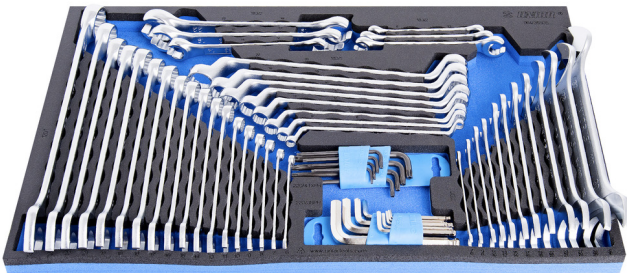

SOS Modul - Schlüssel-Set

964/35SOS

Profile

Produkteigenschaften

- Abmessungen Werkzeugeinsätze: 564 x 364 x 30 mm
- Für die Schubladen Eurostyle, Eurovision, Euromotion, Europlus and Hercules (vorne Schubladen) linie geeignet

Enthalten sind:

- 12x Doppelgabelschlüssel (Artikel 110/1) Dim. 6x7, 8x9, 10x11, 12x13, 14x15, 16x17, 18x19, 20x22, 21x23, 24x27, 25x28, 30x32
- 18x Ring-Gabelschlüssel, lange Ausführung, gekröpft (Artikel 120/1) Dim. 6, 7, 8, 9, 10, 11, 13, 14, 15, 16, 17, 18, 19, 20, 21, 22, 24, 27
- 8x Doppelringschlüssel, tief gekröpft (Artikel 180/1) Dim. 6x7, 8x9, 10x11, 12x13, 14x15, 16x17, 18x19, 20x22
- 6x Ringschlüssel, offen, 15 Grad gekröpft (Artikel 183/2) Dim. 8x10, 10x11, 11x13, 12x14, 17x19, 19x22
- 9x Stiftschlüssel mit Kugelkopf für Innensechskantschrauben (Artikel 220/3S) Dim. 1.5, 2, 2.5, 3, 4, 5, 6, 8, 10 im Kunststoffclip
- 9x Stiftschlüssel mit Tamper-TX-Profil und Bohrung (Artikel 220/7TX) Dim. TR 8, TR 9, TR 10, TR 15, TR 20, TR 25, TR 27, TR 30, TR 40 im Kunststoffclip

Vorteile eines SOS-Moduls:

- Material: weiches Polyäthylenschaumstoff
- SOS-Module sind aus 2-färbigem geschäumten Polyethylen hergestellt. Resistent gegen Fette und Öle. Leicht mit Wasser, Seife und einer Bürste (Nagelbürste) zu reinigen.
- These tool trays of polyethylene foam are used for clearer and better organised tool storage in tool boxes, tool cases, the drawers of tool carriages and tool cabinets. These tool trays can be used in a wide range of temperatures, do not absorb dampness and, with normal use, have a long lifespan. They protect the tools by holding them in their own specifically designed place, thus preventing them from moving uncontrollably around in the storage area. As the positions in the tray are precisely defined and designed for each specific tool, it is also easy to establish which tools are missing.