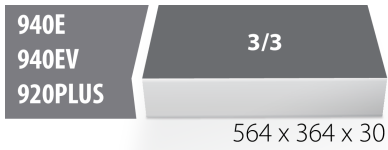

- 12x ring wrench (article 180/1) dim. 6x7, 8x9, 10x11, 12x13, 14x15, 16x17, 18x19, 20x22, 21x23, 24x27, 25x28, 30x32
- 9x ball-end hex wrench (article 220/3S) dim. 1.5, 2, 2.5, 3, 4, 5, 6, 8, 10 on plastic clip
- 9x wrench with TX profile and hole (article 220/7TX) dim. TR 8, TR 9, TR 10, TR 15, TR 20, TR 25, TR 27, TR 30, TR 40 on plastic clip

제품명	SKU	Article	직경	수량
→	621387	964/28SOS	-	60
오픈 엔드 렌치		110/1	6 x 7, 8 x 9, 10 x 11, 12 x 13, 14 x 15, 16 x 17, 18 x 19, 20 x 22, 21 x 23, 24 x 27, 25 x 28, 30 x 32	12
롱 타입 콤비네이션 렌치		120/1	6, 7, 8, 9, 10, 11, 13, 14, 15, 16, 17, 18, 19, 20, 21, 22, 24, 27	18
Offset ring wrench		180/1	6 x 7, 8 x 9, 10 x 11, 12 x 13, 14 x 15, 16 x 17, 18 x 19, 20 x 22, 21 x 23, 24 x 26, 25 x 28, 27 x 32	12
→		220/3SPH		1
홈이 있는 TX 프로파일 렌치 세트 (플라스틱 클립)		220/7TXPH	TR8 - TR40x9	1
SOS tool tray for 964/28SOS		vI964/28SOS	564x364x30	1

* Images of products are symbolic. All dimensions are in mm, and weight in grams. All listed dimensions may vary in tolerance.