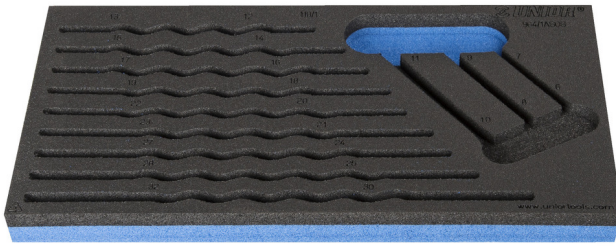

# SOS tool tray for 964/1ASOS

VI964/1ASOS

## Product attributen

- materiaal: polyethyleenschuim met lage dichtheid
- Tool tray dimension: 188 x 364 x 30 mm
- Compatible with drawers of Eurostyle, Eurovision, Euromotion, Europlus and Hercules (front drawers) line

620882

L

188

B

364

H

30

64