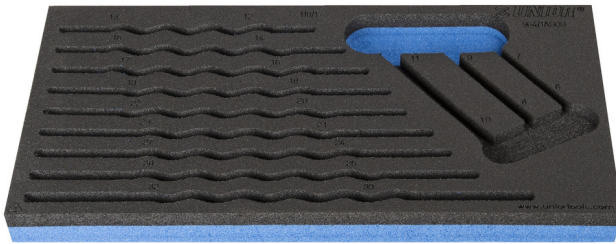

SOS tool tray for 964/1ASOS

vI964/1ASOS

Profiles

Product features

- material: low density polyethylene foam
- Tool tray dimension: 188 x 364 x 30 mm
- Compatible with drawers of Eurostyle, Eurovision, Euromotion, Europlus and Hercules (front drawers) line

620882

L

188

B

364

H

30

64