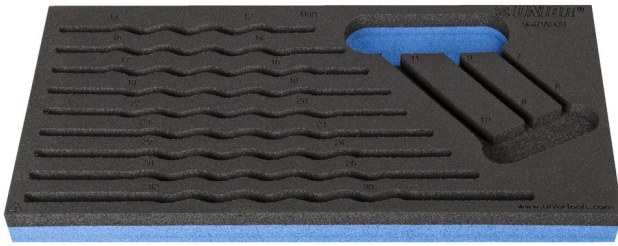

964/1ASOS的SOS工具托盘

vI964/1ASOS

配置文件

产品属性

- 材料：低密度聚乙烯泡沫
- Tool tray dimension: 188 x 364 x 30 mm
- Compatible with drawers of Eurostyle, Eurovision, Euromotion, Europlus and Hercules (front drawers) line

620882

L

188

B

364

H

30

64

* Images of products are symbolic. All dimensions are in mm, and weight in grams. All listed dimensions may vary in tolerance.