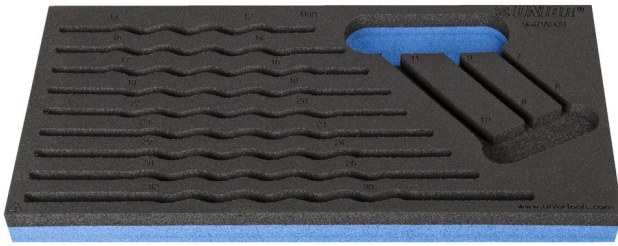

964/1ASOS的SOS工具托盘

vI964/1ASOS

配置文件

产品属性

- 材料：低密度聚乙烯泡沫
- Tool tray dimension: 188 x 364 x 30 mm
- Compatible with drawers of Eurostyle, Eurovision, Europlus and Hercules (front drawers) line

620882

L

188

B

364

H

30

64

* Images of products are symbolic. All dimensions are in mm, and weight in grams. All listed dimensions may vary in tolerance.