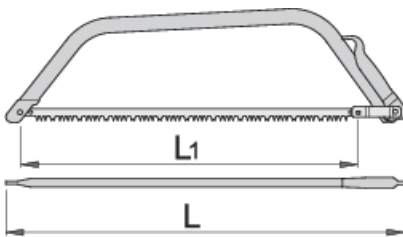

Bow saw

755

프로파일

제품 특징

- material: blade from premium plus carbon steel
- handle: sheet metal

Barcode	L1	L1"	L	Weight
612236	610	24"	700	580
609407	762	30"	850	750

* Images of products are symbolic. All dimensions are in mm, and weight in grams. All listed dimensions may vary in tolerance.

사용법 (사진)

스페어 파트

_____ Spare blade for 755