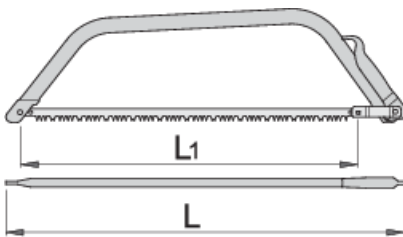

Bow saw

755

프로파일

제품 특징

- material: blade from premium plus carbon steel
- handle: sheet metal

	L1	L1"	L	
612236	610	24"	700	580
609407	762	30"	850	750

* Images of products are symbolic. All dimensions are in mm, and weight in grams. All listed dimensions may vary in tolerance.

사용법 (사진)

스페어 파트

_____ Spare blade for 755