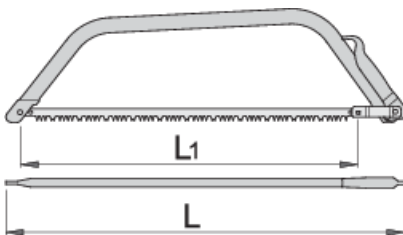

Bow saw

755

프로파일

제품 특징

- material: blade from premium plus carbon steel
- handle: sheet metal

	L1	L1"	L	
612236	610	24"	700	580
609407	762	30"	850	750

* Images of products are symbolic. All dimensions are in mm, and weight in grams. All listed dimensions may vary in tolerance.

사용법 (사진)

스페어 파트

_____ Spare blade for 755