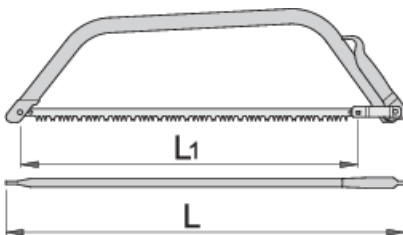

Bow saw

755

프로파일

제품 특징

- material: blade from premium plus carbon steel
- handle: sheet metal

	L1	L1"	L	
612236	610	24"	700	580
609407	762	30"	850	750

* Images of products are symbolic. All dimensions are in mm, and weight is in grams. All listed dimensions may vary in tolerance.

사용법 (사진)

스페어 파트

_____ Spare blade for 755