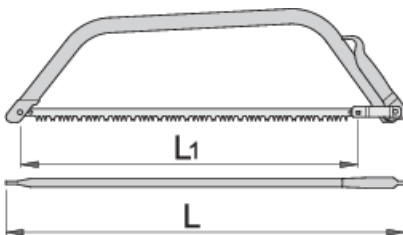

Bow saw

755

Profiles

Product features

- material: blade from premium plus carbon steel
- handle: sheet metal

	L1	L1"	L	
612236	610	24"	700	580
609407	762	30"	850	750

* Images of products are symbolic. All dimensions are in mm, and weight is in grams. All listed dimensions may vary in tolerance.