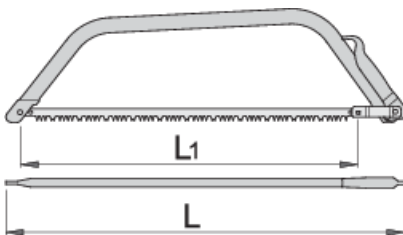

Bow saw

755

Profiles

Product features

- material: blade from premium plus carbon steel
- handle: sheet metal

	L1	L1"	L	
612236	610	24"	700	580
609407	762	30"	850	750

* Images of products are symbolic. All dimensions are in mm, and weight in grams. All listed dimensions may vary in tolerance.