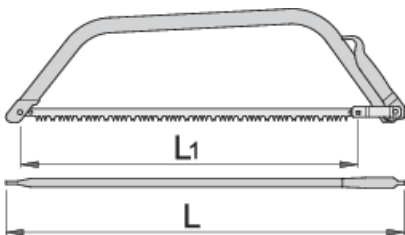

## Product features

- material: blade from premium plus carbon steel
- handle: sheet metal

	L1	L1"	L	
612236	610	24"	700	580
609407	762	30"	850	750

\* Images of products are symbolic. All dimensions are in mm, and weight in grams. All listed dimensions may vary in tolerance.