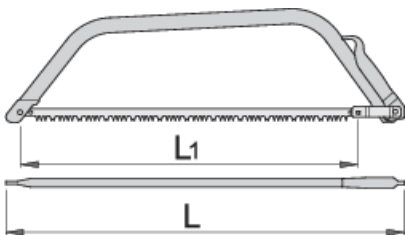

Bow saw

755

Profiles

Product features

- material: blade from premium plus carbon steel
- handle: sheet metal

	L1	L1"	L	
612236	610	24"	700	580
609407	762	30"	850	750

* Images of products are symbolic. All dimensions are in mm, and weight in grams. All listed dimensions may vary in tolerance.