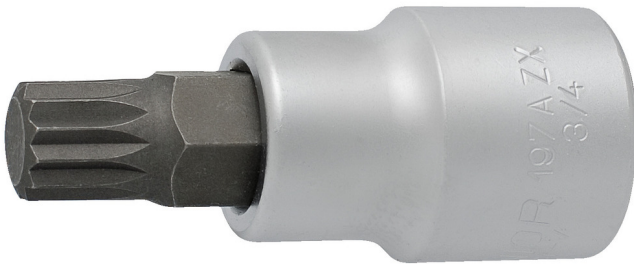

Screwdriver socket 3/4" with ZX profile

197/2AZX

Profiles

Product features

- material (Socket): Premium flex chrome vanadium steel
- material: bit from premium plus carbon steel
- entirely hardened and tempered

D

L

L1

620818

M18

33.9

80

30

371

* Images of products are symbolic. All dimensions are in mm, and weight in grams. All listed dimensions may vary in tolerance.