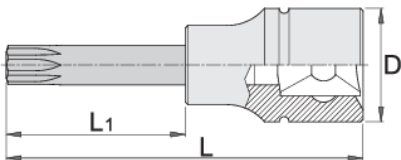

Screwdriver socket 3/4" with ZX profile

197/2AZX

Profiles

Product features

- material (Socket): Premium flex chrome vanadium steel
- material: bit from premium plus carbon steel
- entirely hardened and tempered

D

L

L1

620818

M18

33.9

80

30

371

* Images of products are symbolic. All dimensions are in mm, and weight in grams. All listed dimensions may vary in tolerance.