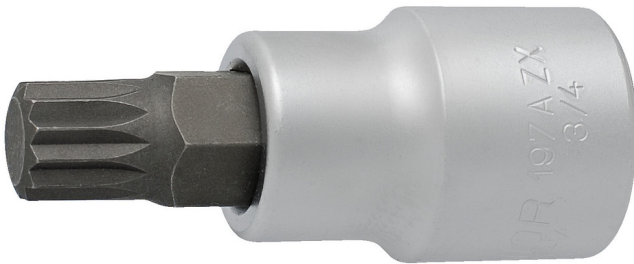

Screwdriver socket 3/4" with ZX profile

197/2AZX

Profiles

Product features

- material (Socket): Premium flex chrome vanadium steel
- material: bit from premium plus carbon steel
- entirely hardened and tempered

620818

M18

D

33.9

L

80

L1

30

371

* Images of products are symbolic. All dimensions are in mm, and weight in grams. All listed dimensions may vary in tolerance.