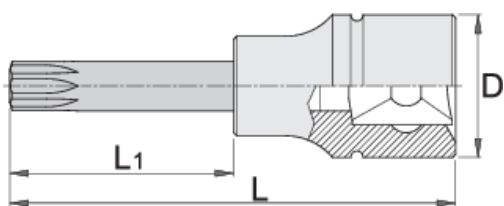

Screwdriver socket 3/4" with ZX profile

197/2AZX

Profielen

[\(/be/support/warranty\)](#).

Product attributen

- materiaal: dop: chroom vanadium, verchromd
- material: bit from premium plus carbon steel
- entirely hardened and tempered

620818

M18

D

33.9

L

80

L1

30