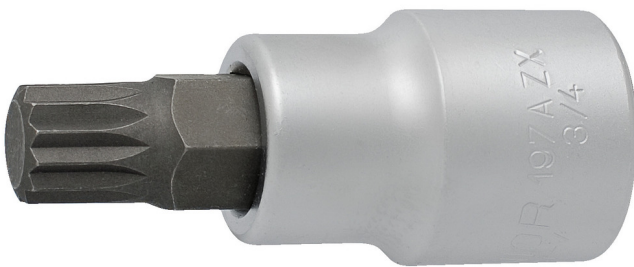

Screwdriver socket 3/4" with ZX profile

197/2AZX

Profiles

Product features

- material (Socket): Premium flex chrome vanadium steel
- material: bit from premium plus carbon steel
- entirely hardened and tempered

D

L

L1

620818

M18

33.9

80

30

371

* Images of products are symbolic. All dimensions are in mm, and weight in grams. All listed dimensions may vary in tolerance.