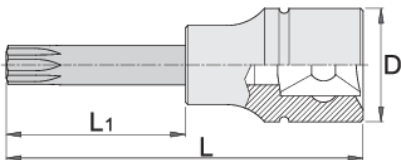

Screwdriver socket 3/4" with ZX profile

197/2AZX

Profiles

Product features

- material (Socket): Premium flex chrome vanadium steel
- material: bit from premium plus carbon steel
- entirely hardened and tempered

620818

M18

D

33.9

L

80

L1

30

371

* Images of products are symbolic. All dimensions are in mm, and weight is in grams. All listed dimensions may vary in tolerance.