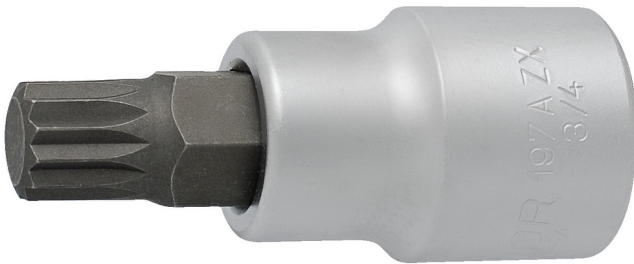

Screwdriver socket 3/4" with ZX profile

197/2AZX

Profiles

Product features

- material (Socket): Premium flex chrome vanadium steel
- material: bit from premium plus carbon steel
- entirely hardened and tempered

620818

M18

D

33.9

L

80

L1

30

371

* Images of products are symbolic. All dimensions are in mm, and weight is in grams. All listed dimensions may vary in tolerance.