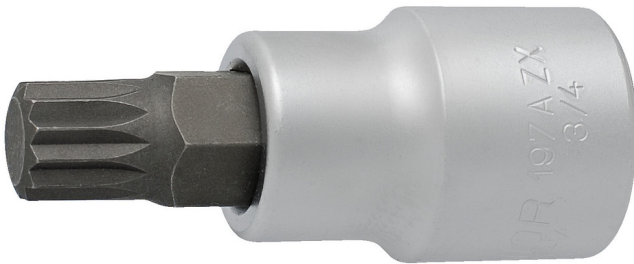

# Screwdriver socket 3/4" with ZX profile

197/2AZX

## Profiles

## Product features

- material (Socket): Premium flex chrome vanadium steel
- material: bit from premium plus carbon steel
- entirely hardened and tempered

620818

M18

D

33.9

L

80