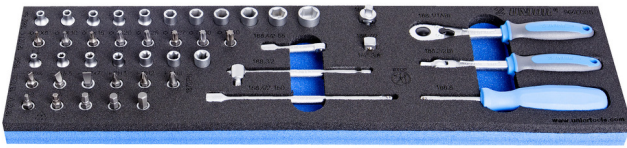

# Set de capete chei tubulare si accesorii 1/2" in suport SOS

964ECO5

## Caracteristicile produsului

- Tool tray dimension: 498 x 135 x 30 mm
- Compatible with drawers of Economic line

## Set includes:

- 11x socket 1/4", 6 point (article 188/2 6P) dim. 4, 4.5, 5, 5.5, 6, 7, 8, 9, 10, 11, 13
- 7x socket 1/4" with internal TX profile (article 189/2) dim. E4, E5, E6, E7, E8, E10, E11
- 19x screwdriver socket 1/4"; hex (article 187/2HX dim. 3, 4, 5, 6, 7), TX profile (article 187/2TX dim. TX8, TX10, TX15, TX20, TX25, TX27, TX30, TX40), crosstip (article 187/2PH dim. PH 1, PH 2, PH 3), flat (article 187/2SL dim. 0.8x4, 1,0x5,5, 1,2x7)
- 1X Reversible ratchet 1/4"
- accessories 1/4"; 1x swivel handle, 1x sliding T - handle, 2x extension bar (55, 150mm), 1x universal joint, 1x adaptor (1/4"-3/8")
- 1x spinner handle 1/4"

940ECO

1/2

498 x 135 x 30

Denumirea Produsului	SKU	Articol	Dimensiuni	Cantitate
Set de capete chei tubulare si accesorii 1/2" in suport SOS	621290	964ECO5	-	45
Capat cheie tubulara 1/4"		188/2 6p	4, 4.5, 5, 5.5, 6, 7, 8, 9, 10, 11, 13	11
Capete chei tubulare cu profil TX interior 1/4"		189/2	E 4, E 5, E 6, E 7, E 8, E 10, E 11	7
Capete chei tubulare cu hexagon exterior 1/4"		187/2HX	3, 4, 5, 6, 7	5
Capete chei tubulare cu cap profil PH exterior 1/4"		187/2PH	PH 1, PH 2, PH 3	3
capete chei tubulare cu cap surubelnita exterior 1/4"		187/2SL	0.8 x 4, 1,0 x 5,5, 1,2 x 7	3
capete chei tubulare cu cap profil TX exterior 1/4"		187/2TX	TX 8, TX 10, TX 15, TX 20, TX 25, TX 27, TX 30, TX 40	8
Antrenor cu clichet reversibil 1/4"		188.1/1ABI	1/4"	1
Antrenor articulata cu maner		188.2/2BI	1/4"	1
Antrenor cu parghie glisanta 1/4"		188.3/2	1/4"	1
Prelungitor 1/4"		188.4/2	1/4"x150, 1/4"x55	2
Intermediar cardanic 1/4"		188.6/2	1/4"	1
Adaptor 1/4"-3/8"		188.7/2	1/4" - 3/8"	1
Surubelnita cu patrat de 1/4"		188.8	1/4"	1
Modul SOS pentru 964ECO5		v1964ECO5	498x135x30	1