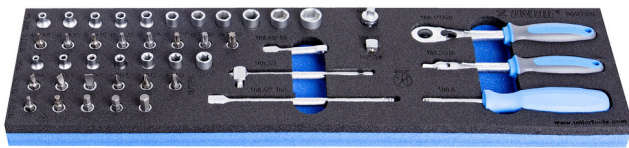

Set de capete chei tubulare si accesorii 1/2" in suport SOS

964ECO5

Profile

Caracteristicile produsului

- Tool tray dimension: 498 x 135 x 30 mm
- Compatible with drawers of Economic line

Set includes:

- 11x socket 1/4", 6 point (article 188/2 6P) dim. 4, 4.5, 5, 5.5, 6, 7, 8, 9, 10, 11, 13
- 7x socket 1/4" with internal TX profile (article 189/2) dim. E4, E5, E6, E7, E8, E10, E11
- 19x screwdriver socket 1/4"; hex (article 187/2HX dim. 3, 4, 5, 6, 7), TX profile (article 187/2TX dim. TX8, TX10, TX15, TX20, TX25, TX27, TX30, TX40), crosstip (article 187/2PH dim. PH 1, PH 2, PH 3), flat (article 187/2SL dim. 0.8x4, 1,0x5,5, 1,2x7)
- 1X Reversible ratchet 1/4"
- accessories 1/4"; 1x swivel handle, 1x sliding T - handle, 2x extension bar (55, 150mm), 1x universal joint, 1x adaptor (1/4"-3/8")
- 1x spinner handle 1/4"

940ECO

1/2

498 x 135 x 30

Denumirea Produsului	SKU	Articol	Dimensiuni	Cantitate
Set de capete chei tubulare si accesorii 1/2" in suport SOS	621290	964ECO5	-	45
Capat cheie tubulara 1/4"		188/2 6p	4, 4.5, 5, 5.5, 6, 7, 8, 9, 10, 11, 13	11
Capete chei tubulare cu profil TX interior 1/4"		189/2	E 4, E 5, E 6, E 7, E 8, E 10, E 11	7
Capete chei tubulare cu hexagon exterior 1/4"		187/2HX	3, 4, 5, 6, 7	5
Capete chei tubulare cu cap profil PH exterior 1/4"		187/2PH	PH 1, PH 2, PH 3	3
capete chei tubulare cu cap surubelnita exterior 1/4"		187/2SL	0.8 x 4, 1,0 x 5,5, 1,2 x 7	3
capete chei tubulare cu cap profil TX exterior 1/4"		187/2TX	TX 8, TX 10, TX 15, TX 20, TX 25, TX 27, TX 30, TX 40	8
Antrenor cu clichet reversibil 1/4"		188.1/1ABI	1/4"	1
Antrenor articulata cu maner		188.2/2BI	1/4"	1
Antrenor cu parghie glisanta 1/4"		188.3/2	1/4"	1
Prelungitor 1/4"		188.4/2	1/4"x150, 1/4"x55	2
Intermediar cardanic 1/4"		188.6/2	1/4"	1
Adaptor 1/4"-3/8"		188.7/2	1/4" - 3/8"	1
Surubelnita cu patrat de 1/4"		188.8	1/4"	1
Modul SOS pentru 964ECO5		v1964ECO5	498x135x30	1