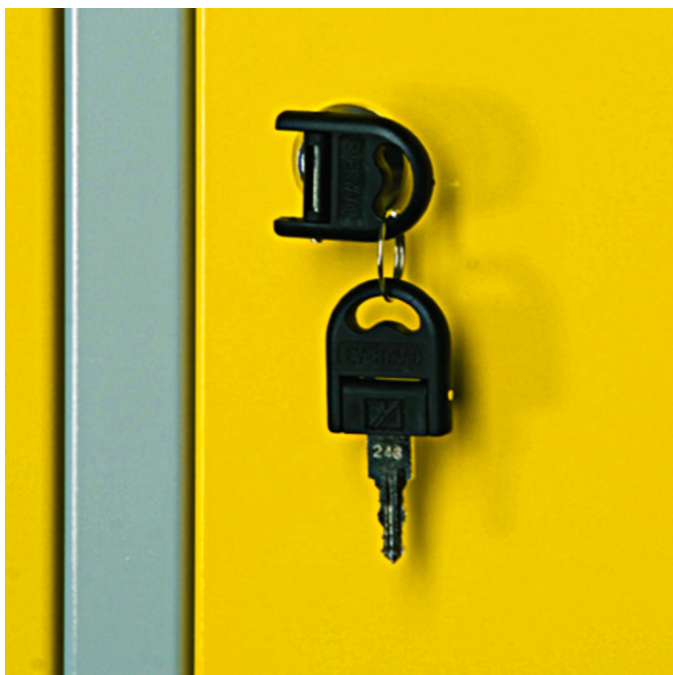

Kľúč so zámkom pre skrinku na oblečenie

K950

Profiles

[_\(/sk/support/warranty\)](https://sk/support/warranty).

617180

70

Retail packaging

617180