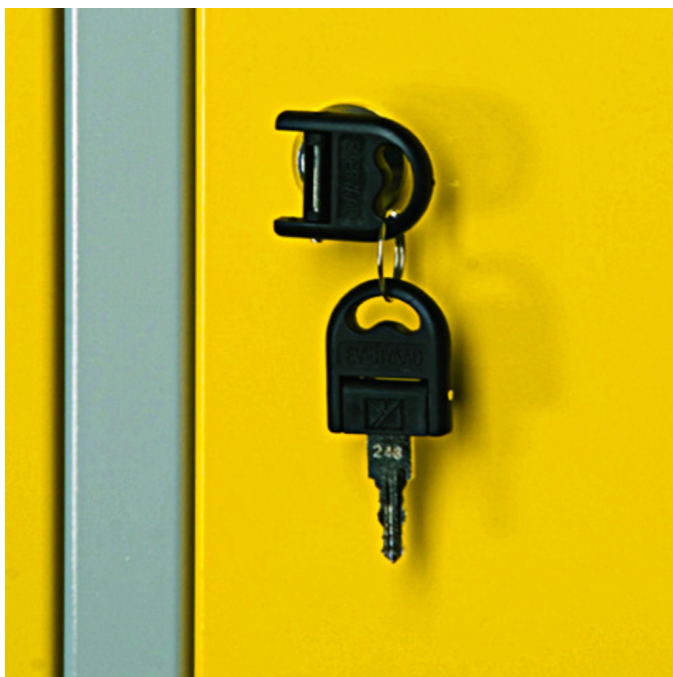

# Key with lock for wardrobe cabinet

K950

617180

70