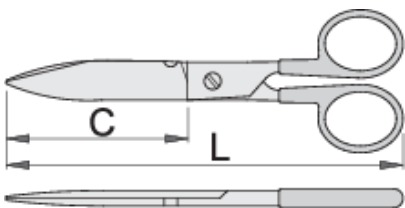

Electrician's scissors with cable cutter

582/3PR

配置文件

产品属性

- stainless steel micro-toothed blades
- ABS handle
- cable cutting functions on the blade
- pin with adjustable bolt

629397

L

140

64

* Images of products are symbolic. All dimensions are in mm, and weight in grams. All listed dimensions may vary in tolerance.