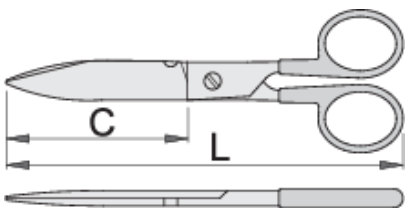

Electrician's scissors with cable cutter

582/3PR

配置文件

产品属性

- stainless steel micro-toothed blades
- ABS handle
- cable cutting functions on the blade
- pin with adjustable bolt

629397

L

140

C

42

64

* Images of products are symbolic. All dimensions are in mm, and weight in grams. All listed dimensions may vary in tolerance.