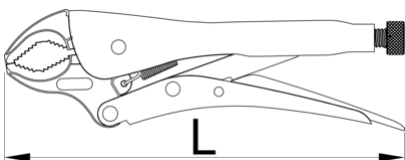

# Universal lock - grip pliers

429/3

## 제품 특징

- jaws drop forged from premium plus carbon steel, entirely hardened and tempered
- handles made from sheet metal
- surface finish: nickel plated
- screw phosphated
- symmetric jaws

	L	A	O <sub>max</sub>	
613101	175	10	30	362
605206	250	12	35	596
613102	300	14	40	1010

\* Images of products are symbolic. All dimensions are in mm, and weight is in grams. All listed dimensions may vary in tolerance.