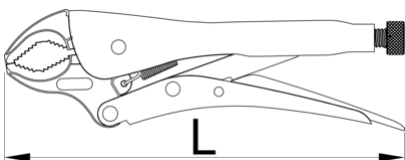

Universal lock - grip pliers

429/3

프로파일

제품 특징

- jaws drop forged from premium plus carbon steel, entirely hardened and tempered
- handles made from sheet metal
- surface finish: nickel plated
- screw phosphated
- symmetric jaws

	L	A	O _{max}	
613101	175	10	30	362
605206	250	12	35	596
613102	300	14	40	1010

* Images of products are symbolic. All dimensions are in mm, and weight in grams. All listed dimensions may vary in tolerance.