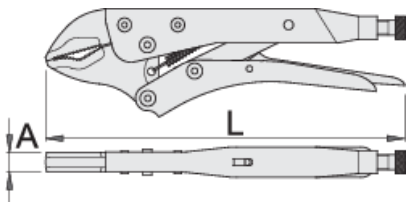

Universal lock - grip pliers

429/3

프로파일

제품 특징

- jaws drop forged from premium plus carbon steel, entirely hardened and tempered
- handles made from sheet metal
- surface finish: nickel plated
- screw phosphated
- symmetric jaws

	L	A	\bar{O}_{max}	
613101	175	10	30	362
605206	250	12	35	596
613102	300	14	40	1010

* Images of products are symbolic. All dimensions are in mm, and weight in grams. All listed dimensions may vary in tolerance.