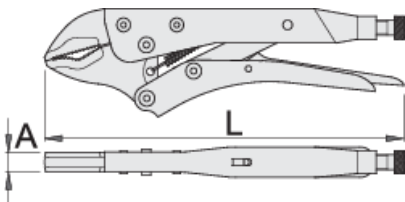

Universal lock - grip pliers

429/3

프로파일

제품 특징

- jaws drop forged from premium plus carbon steel, entirely hardened and tempered
- handles made from sheet metal
- surface finish: nickel plated
- screw phosphated
- symmetric jaws

	L	A	O _{max}	
613101	175	10	30	362
605206	250	12	35	596
613102	300	14	40	1010

* Images of products are symbolic. All dimensions are in mm, and weight in grams. All listed dimensions may vary in tolerance.