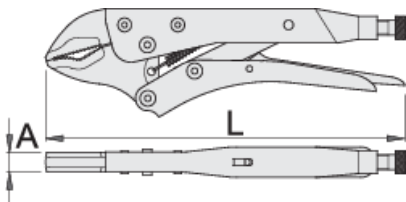

Universal lock - grip pliers

429/3

프로파일

제품 특징

- jaws drop forged from premium plus carbon steel, entirely hardened and tempered
- handles made from sheet metal
- surface finish: nickel plated
- screw phosphated
- symmetric jaws

	L	A	O _{max}	
613101	175	10	30	362
605206	250	12	35	596
613102	300	14	40	1010

* Images of products are symbolic. All dimensions are in mm, and weight in grams. All listed dimensions may vary in tolerance.