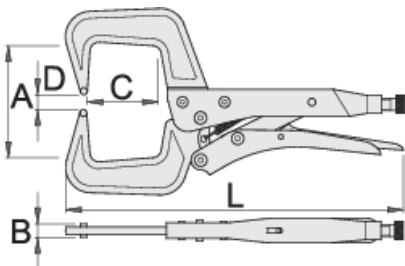

Welders` lock - grip pliers

432/3C

프로파일

Premium + 

제품 특징

- jaws drop forged from premium plus carbon steel, entirely hardened and tempered
- handles made from sheet metal
- surface finish: nickel plated
- screw phosphated

용도:

- for sheet metal and profiles

L

A

B

C

D↑

L

55

50

717

* Images of products are symbolic. All dimensions are in mm, and weight in grams. All listed dimensions may vary in tolerance.