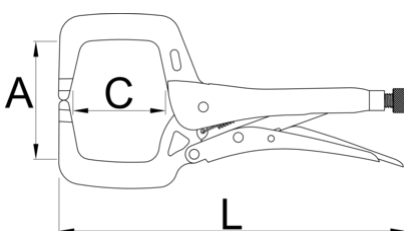

## 제품 특징

- jaws drop forged from premium plus carbon steel, entirely hardened and tempered
- handles made from sheet metal
- surface finish: nickel plated
- screw phosphated

## 용도:

- for sheet metal and profiles

L

A

B

C

D↑

L

60

85

790

\* Images of products are symbolic. All dimensions are in mm, and weight is in grams. All listed dimensions may vary in tolerance.