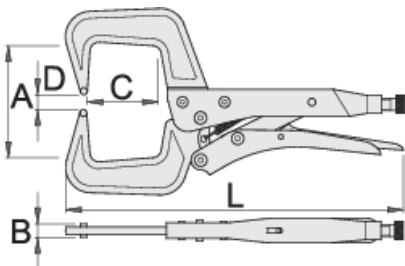

## 프로파일

**Premium** + 

## 제품 특징

- jaws drop forged from premium plus carbon steel, entirely hardened and tempered
- handles made from sheet metal
- surface finish: nickel plated
- screw phosphated

## 용도:

- for sheet metal and profiles

L

A

B

C

D↑

L

55

50

717

\* Images of products are symbolic. All dimensions are in mm, and weight in grams. All listed dimensions may vary in tolerance.