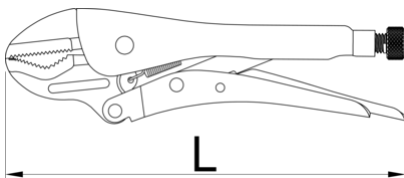

Grip pliers

430/3

프로파일

Premium + 

제품 특징

- jaws drop forged from premium plus carbon steel, entirely hardened and tempered
- handles made from sheet metal
- surface finish: nickel plated
- screw phosphated

	L	A	O _{max}	
601551	175	12.5	30	352
601552	250	13.5	35	542
601553	300	14	40	1023

* Images of products are symbolic. All dimensions are in mm, and weight in grams. All listed dimensions may vary in tolerance.