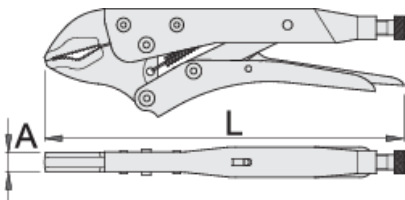

Grip pliers

430/3

프로파일

Premium + 

제품 특징

- jaws drop forged from premium plus carbon steel, entirely hardened and tempered
- handles made from sheet metal
- surface finish: nickel plated
- screw phosphated

	L	A	O _{max}	
601551	175	10	30	365
601552	250	12	35	596
601553	300	14	40	1023

* Images of products are symbolic. All dimensions are in mm, and weight in grams. All listed dimensions may vary in tolerance.