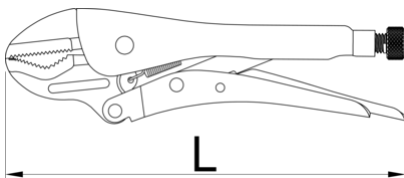

Grip pliers

430/3

프로파일

Premium + 

제품 특징

- jaws drop forged from premium plus carbon steel, entirely hardened and tempered
- handles made from sheet metal
- surface finish: nickel plated
- screw phosphated

	L	A	O _{max}	
601551	175	12.5	30	352
601552	250	13.5	35	542
601553	300	14	40	1023

* Images of products are symbolic. All dimensions are in mm, and weight is in grams. All listed dimensions may vary in tolerance.