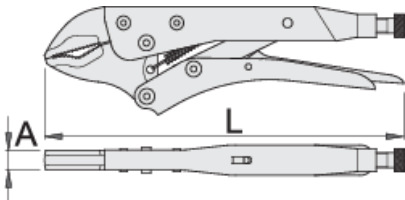

Grip pliers

430/3

프로파일

Premium + 

제품 특징

- jaws drop forged from premium plus carbon steel, entirely hardened and tempered
- handles made from sheet metal
- surface finish: nickel plated
- screw phosphated

	L	A	O _{max}	
601551	175	10	30	365
601552	250	12	35	596
601553	300	14	40	1023

* Images of products are symbolic. All dimensions are in mm, and weight in grams. All listed dimensions may vary in tolerance.