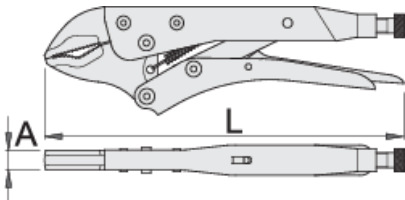

Grip pliers

430/3

Profiles

Premium + 

Product features

- jaws drop forged from premium plus carbon steel, entirely hardened and tempered
- handles made from sheet metal
- surface finish: nickel plated
- screw phosphated

	L	A	\bar{O}_{max}	
601551	175	10	30	365
601552	250	12	35	596
601553	300	14	40	1023

* Images of products are symbolic. All dimensions are in mm, and weight in grams. All listed dimensions may vary in tolerance.