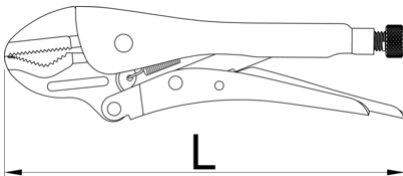

Grip pliers

430/3

Profiles

Premium + 

Product features

- jaws drop forged from premium plus carbon steel, entirely hardened and tempered
- handles made from sheet metal
- surface finish: nickel plated
- screw phosphated

	L	A	O _{max}	
601551	175	12.5	30	352
601552	250	13.5	35	542
601553	300	14	40	1023

* Images of products are symbolic. All dimensions are in mm, and weight in grams. All listed dimensions may vary in tolerance.