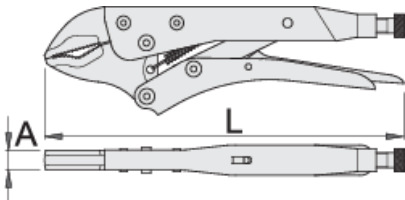

# Grip pliers

430/3

## Product features

- jaws drop forged from premium plus carbon steel, entirely hardened and tempered
- handles made from sheet metal
- surface finish: nickel plated
- screw phosphated

	L	A	$\bar{O}_{max}$	
601551	175	10	30	365
601552	250	12	35	596
601553	300	14	40	1023

\* Images of products are symbolic. All dimensions are in mm, and weight in grams. All listed dimensions may vary in tolerance.