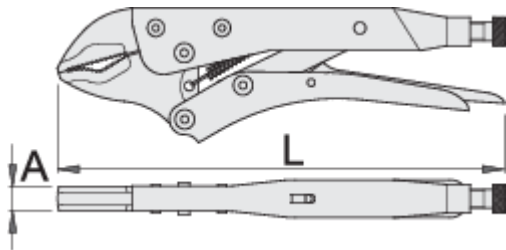

# Grip pliers

430/3

## Product features

- jaws drop forged from premium plus carbon steel, entirely hardened and tempered
- handles made from sheet metal
- surface finish: nickel plated
- screw phosphated

	L	A	$\bar{O}_{max}$	
601551	175	10	30	365
601552	250	12	35	596
601553	300	14	40	1023