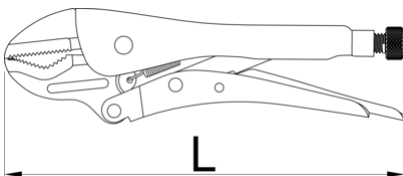

# Grip pliers

430/3

## Product features

- jaws drop forged from premium plus carbon steel, entirely hardened and tempered
- handles made from sheet metal
- surface finish: nickel plated
- screw phosphated

	L	A	O <sub>max</sub>	
601551	175	12.5	30	352
601552	250	13.5	35	542
601553	300	14	40	1023

\* Images of products are symbolic. All dimensions are in mm, and weight is in grams. All listed dimensions may vary in tolerance.