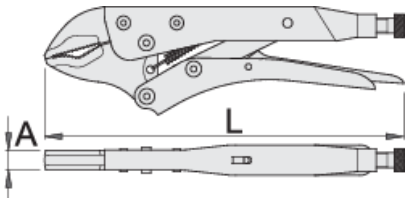

Grip pliers

430/3

Profiles

Premium + 

Product features

- jaws drop forged from premium plus carbon steel, entirely hardened and tempered
- handles made from sheet metal
- surface finish: nickel plated
- screw phosphated

	L	A	O _{max}	
601551	175	10	30	365
601552	250	12	35	596
601553	300	14	40	1023

* Images of products are symbolic. All dimensions are in mm, and weight in grams. All listed dimensions may vary in tolerance.