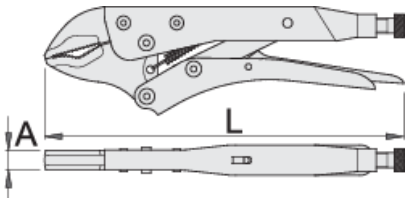

Grip pliers

430/3

Profiles

Premium + 

Product features

- jaws drop forged from premium plus carbon steel, entirely hardened and tempered
- handles made from sheet metal
- surface finish: nickel plated
- screw phosphated

	L	A	\bar{O}_{max}	
601551	175	10	30	365
601552	250	12	35	596
601553	300	14	40	1023

* Images of products are symbolic. All dimensions are in mm, and weight in grams. All listed dimensions may vary in tolerance.