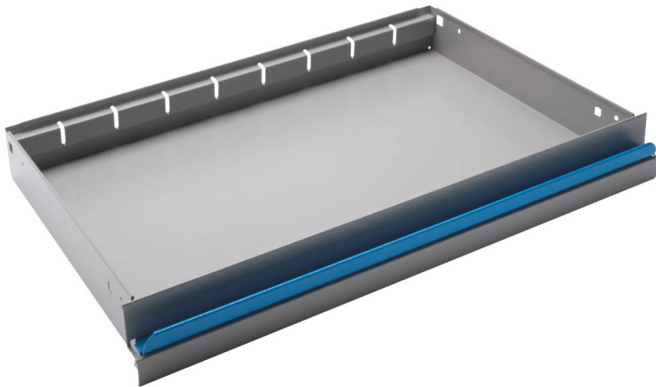

# Small drawer

D20

## Product attributen

- for articles 940EV and 940H

620564

L

585

B

413

H