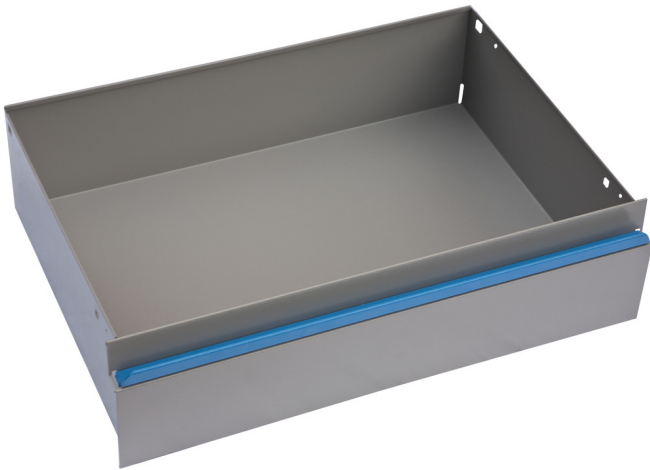

Big drawer

D19

Product attributes

- for articles 940EV and 940H

	L	B	H	
620563	585	413	155	UnitWeight

Retail packaging

	MA	MB	MC	
620563	615	435	180	3923

Transport packaging