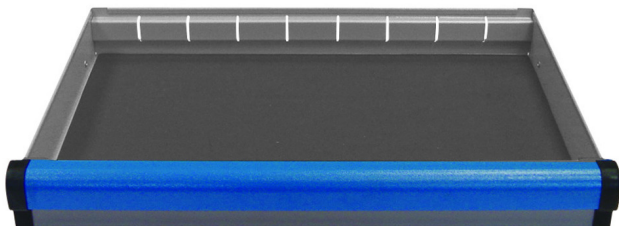

Small drawer for 920PLUS

D17

Product features

- for article 920PLUS

L

B

H

619521