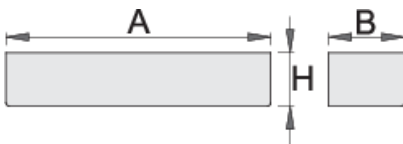

Holder for bottles for 940EV

940EVS7

Profiles

Product features

- material: premium sheet metal
- possibility to fit with tool carriage Eurovision

620419

L

350

B

100

H

85

978

* Images of products are symbolic. All dimensions are in mm, and weight is in grams. All listed dimensions may vary in tolerance.