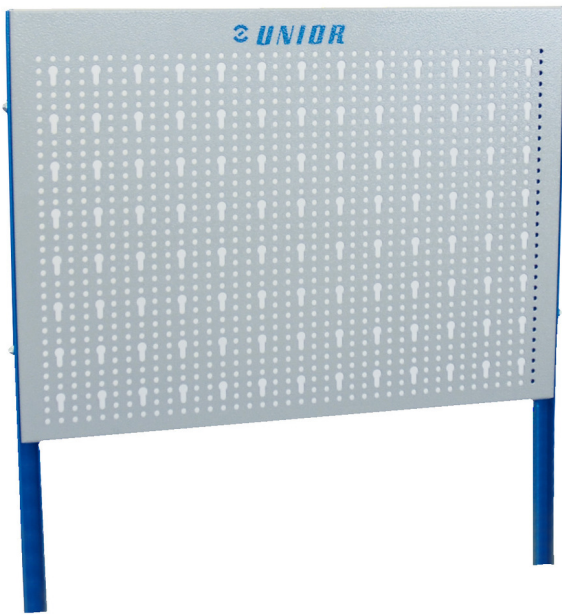

Tool rack wall for 940EV

940.1EV

프로파일

제품 특징

- material: premium sheet metal
- A perforated sheet metal tool rack wall for hanging tools and other accessories can be attached to the Eurovision carriage

620417

580

20.5

464

5336

Till end of stock

* Images of products are symbolic. All dimensions are in mm, and weight in grams. All listed dimensions may vary in tolerance.

사용법 (사진)