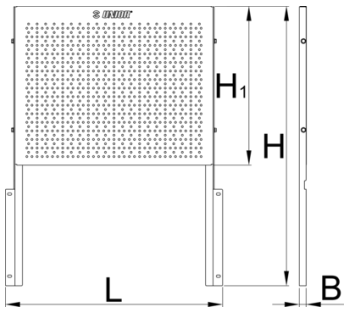

Tool rack wall for 940EV

940.1EV

프로파일

제품 특징

- material: premium sheet metal
- A perforated sheet metal tool rack wall for hanging tools and other accessories can be attached to the Eurovision carriage

620417

580

20.5

464

5336

* Images of products are symbolic. All dimensions are in mm, and weight in grams. All listed dimensions may vary in tolerance.

사용법 (사진)