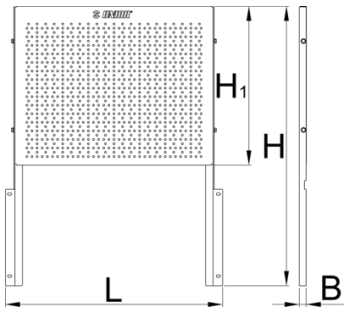

Tool rack wall for 940EV

940.1EV

프로파일

제품 특징

- material: premium sheet metal
- A perforated sheet metal tool rack wall for hanging tools and other accessories can be attached to the Eurovision carriage

620417

580

20.5

464

5336

Till end of stock

* Images of products are symbolic. All dimensions are in mm, and weight in grams. All listed dimensions may vary in tolerance.

사용법 (사진)