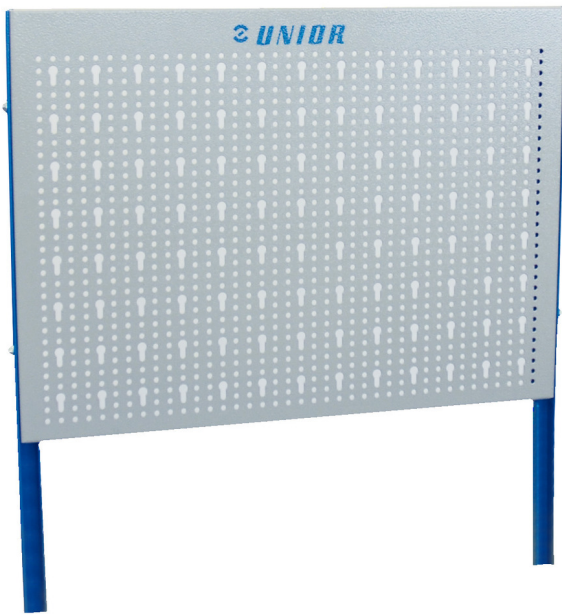

Tool rack wall for 940EV

940.1EV

프로파일

제품 특징

- material: premium sheet metal
- A perforated sheet metal tool rack wall for hanging tools and other accessories can be attached to the Eurovision carriage

620417

580

20.5

464

5336

* Images of products are symbolic. All dimensions are in mm, and weight in grams. All listed dimensions may vary in tolerance.

사용법 (사진)