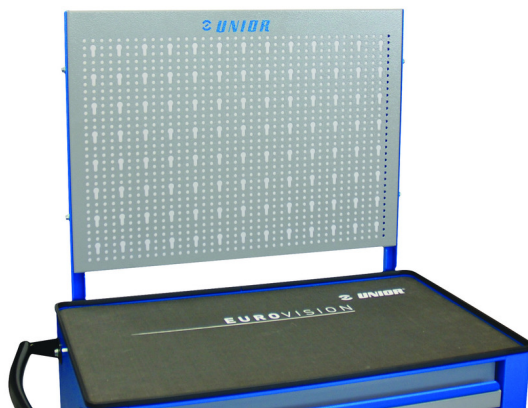

Tool rack wall for 940EV

940.1EV

Product attributes

- material: premium sheet metal
- A perforated sheet metal tool rack wall for hanging tools and other accessories can be attached to the Eurovision carriage

L

B

H

L

B

H

620417

580