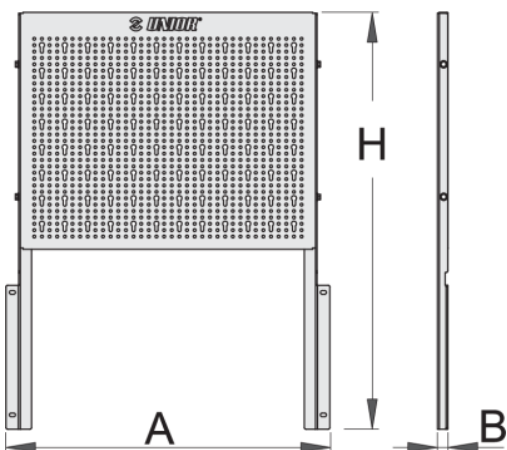

Tool rack wall for 940EV

940.1EV

Product attributes

- material: premium sheet metal
- A perforated sheet metal tool rack wall for hanging tools and other accessories can be attached to the Eurovision carriage

L

B

H

L

B

H

620417

580