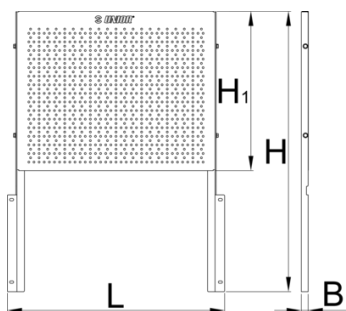

## 产品属性

- 材料：优质金属板材
- 一种带孔板的金属工具挂板，可以挂在墙上用于悬挂工具和其他配件等。

L

B

H

620417

580

20.5

464

5336

\* Images of products are symbolic. All dimensions are in mm, and weight in grams. All listed dimensions may vary in tolerance.