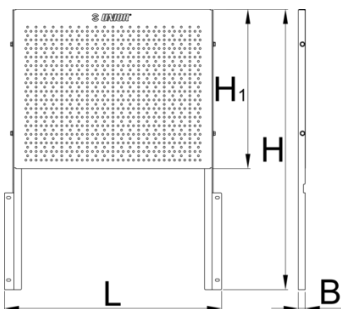

## 产品属性

- 材料：优质金属板材
- 一种带孔板的金属工具挂板，可以挂在墙上用于悬挂工具和其他配件等。

L

B

H

620417

580

20.5

464

5336

Till end of stock

\* Images of products are symbolic. All dimensions are in mm, and weight in grams. All listed dimensions may vary in tolerance.