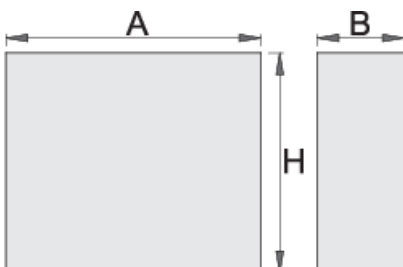

Sheet metal basket for 940EV

940EVS1

프로파일

제품 특징

- material: premium sheet metal
- possibility to fit with tool carriage Eurovision

L

B

H

620416

350

120

300

2849

* Images of products are symbolic. All dimensions are in mm, and weight in grams. All listed dimensions may vary in tolerance.