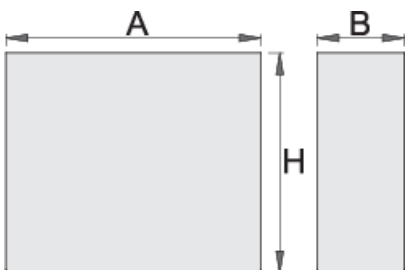

Sheet metal basket for 940EV

940EVS1

프로파일

제품 특징

- material: premium sheet metal
- possibility to fit with tool carriage Eurovision

L

B

H

620416

350

120

300

2849

* Images of products are symbolic. All dimensions are in mm, and weight in grams. All listed dimensions may vary in tolerance.