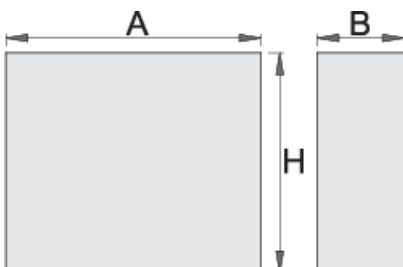

Sheet metal basket for 940EV

940EVS1

프로파일

제품 특징

- material: premium sheet metal
- possibility to fit with tool carriage Eurovision

L

B

H

620416

350

120

300

2849

* Images of products are symbolic. All dimensions are in mm, and weight is in grams. All listed dimensions may vary in tolerance.