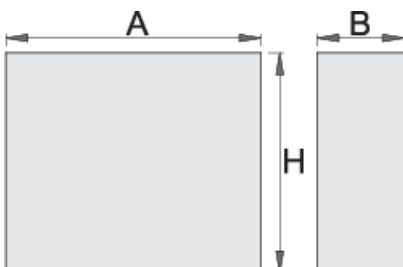

Sheet metal basket for 940EV

940EVS1

Profiles

Product features

- material: premium sheet metal
- possibility to fit with tool carriage Eurovision

L

B

H

620416

350

120

300

2849

* Images of products are symbolic. All dimensions are in mm, and weight is in grams. All listed dimensions may vary in tolerance.