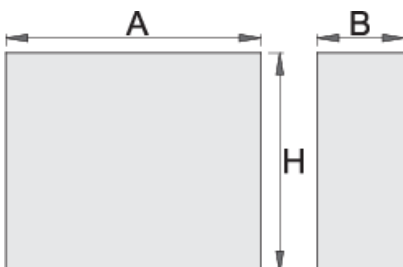

Sheet metal basket for 940EV

940EVS1

Profiles

Product features

- material: premium sheet metal
- possibility to fit with tool carriage Eurovision

L

B

H

620416

350

120

300

2849

* Images of products are symbolic. All dimensions are in mm, and weight in grams. All listed dimensions may vary in tolerance.