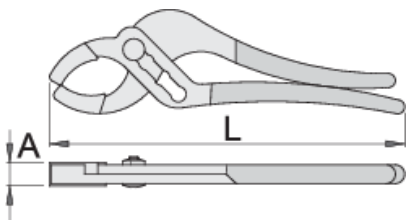

Drain trap pliers

487/2P

프로파일

제품 특징

- material: premium chrome vanadium steel
- drop forged, entirely hardened and tempered
- surface finish: chrome plated to standard ISO 1456:2009
- additional plastic jaws for working with soft material

612869

L

235

18 - 67

A

14.5

315

* Images of products are symbolic. All dimensions are in mm, and weight in grams. All listed dimensions may vary in tolerance.

사용법 (사진)

스페어 파트

Plastic jaw for 487/2P