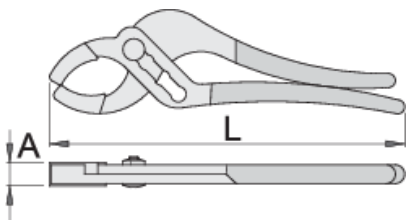

Drain trap pliers

487/2P

프로파일

제품 특징

- material: premium chrome vanadium steel
- drop forged, entirely hardened and tempered
- surface finish: trivalent chrome plated to standard ISO 1456:2009
- additional plastic jaws for working with soft material

612869

L

235

18 - 67

A

14.5

315

* Images of products are symbolic. All dimensions are in mm, and weight in grams. All listed dimensions may vary in tolerance.

사용법 (사진)

스페어 파트

Plastic jaw for 487/2P