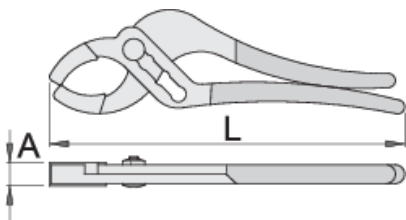

Drain trap pliers

487/2P

프로파일

제품 특징

- material: premium chrome vanadium steel
- drop forged, entirely hardened and tempered
- surface finish: trivalent chrome plated to standard ISO 1456:2009
- additional plastic jaws for working with soft material

612869

L

235

18 - 67

A

14.5

315

* Images of products are symbolic. All dimensions are in mm, and weight is in grams. All listed dimensions may vary in tolerance.

사용법 (사진)

스페어 파트

Plastic jaw for 487/2P