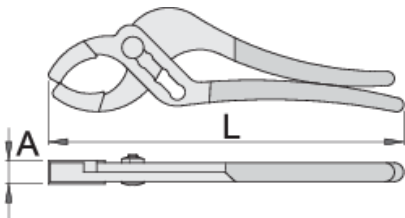

# Drain trap pliers

487/2P

612869

L

235

18 - 67

A

14.5

315

\* Images of products are symbolic. All dimensions are in mm, and weight in grams. All listed dimensions may vary in tolerance.