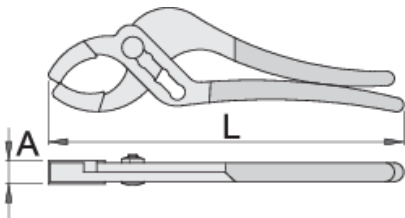

Drain trap pliers

487/2P

Profiles

Product features

- material: premium chrome vanadium steel
- drop forged, entirely hardened and tempered
- surface finish: trivalent chrome plated to standard ISO 1456:2009
- additional plastic jaws for working with soft material

612869

L

235

18 - 67

A

14.5

315

* Images of products are symbolic. All dimensions are in mm, and weight in grams. All listed dimensions may vary in tolerance.

Usage (pictures)

Spare parts

Plastic jaw for 487/2P