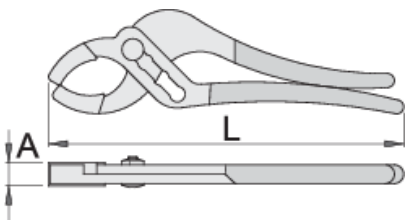

Drain trap pliers

487/2P

Profiles

Product features

- material: premium chrome vanadium steel
- drop forged, entirely hardened and tempered
- surface finish: chrome plated to standard ISO 1456:2009
- additional plastic jaws for working with soft material

612869

L

235

18 - 67

A

14.5

315

* Images of products are symbolic. All dimensions are in mm, and weight in grams. All listed dimensions may vary in tolerance.

Usage (pictures)

Spare parts

Plastic jaw for 487/2P