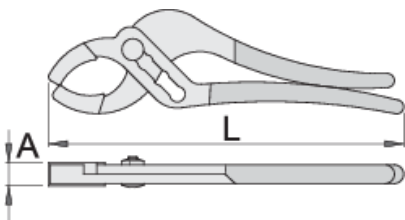

# Drain trap pliers

487/2P

612869

L

235

18 - 67

A

14.5

315

\* Images of products are symbolic. All dimensions are in mm, and weight in grams. All listed dimensions may vary in tolerance.

## Spare parts

Plastic jaw for 487/2P