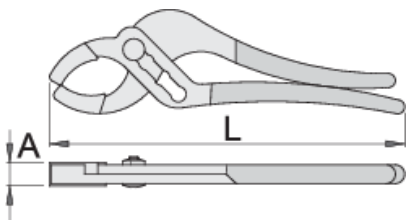

Drain trap pliers

487/2P

Profiles

Product features

- material: premium chrome vanadium steel
- drop forged, entirely hardened and tempered
- surface finish: chrome plated to standard ISO 1456:2009
- additional plastic jaws for working with soft material

612869

L

235

18 - 67

A

14.5

315

* Images of products are symbolic. All dimensions are in mm, and weight in grams. All listed dimensions may vary in tolerance.

Usage (pictures)

Spare parts

Plastic jaw for 487/2P