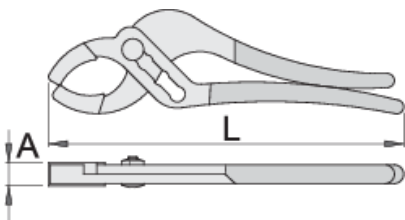

Drain trap pliers

487/2P

Profiles

Product features

- material: premium chrome vanadium steel
- drop forged, entirely hardened and tempered
- surface finish: trivalent chrome plated to standard ISO 1456:2009
- additional plastic jaws for working with soft material

612869

L

235

18 - 67

A

14.5

315

* Images of products are symbolic. All dimensions are in mm, and weight in grams. All listed dimensions may vary in tolerance.

Usage (pictures)

Spare parts

Plastic jaw for 487/2P