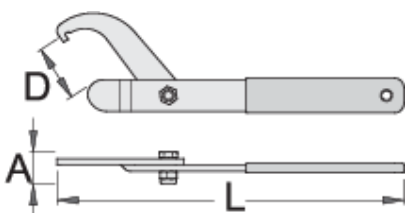

Flexible hook wrench for motorbikes

3401/2P

프로파일

제품 특징

- 재질: 프리미엄 플러스 카본 스틸
- 표면 마감: ISO 1456:2009에 따른 크롬 도금
- plastic dipped handle

장점:

- the slim version of the wrench enables the setting of slim toothed nuts

용도:

- for operate setting the telescopes of motorbikes and scooters
- from diameter 32 till 60 mm

A

D↓

D↑

L

A

D↓

186

* Images of products are symbolic. All dimensions are in mm, and weight in grams. All listed dimensions may vary in tolerance.

사용법 (사진)