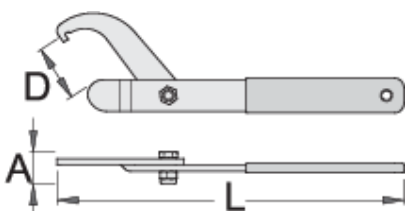

Flexible hook wrench for motorbikes

3401/2P

프로파일

제품 특징

- 재질: 프리미엄 플러스 카본 스틸
- 표면 마감: ISO 1456:2009에 따른 크롬 도금
- plastic dipped handle

장점:

- the slim version of the wrench enables the setting of slim toothed nuts

용도:

- for operate setting the telescopes of motorbikes and scooters
- from diameter 32 till 60 mm

A

D↓

D↑

L

A

D↓

186

* Images of products are symbolic. All dimensions are in mm, and weight in grams. All listed dimensions may vary in tolerance.

사용법 (사진)