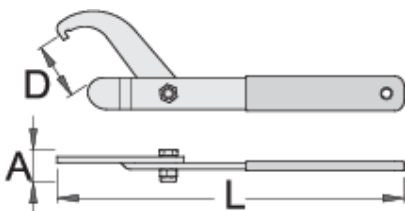

Flexible hook wrench for motorbikes

3401/2P

프로파일

제품 특징

- 재질: 프리미엄 플러스 카본 스틸
- 표면 마감: ISO 1456:2009에 따른 크롬 도금
- plastic dipped handle

장점:

- the slim version of the wrench enables the setting of slim toothed nuts

용도:

- for operate setting the telescopes of motorbikes and scooters
- from diameter 32 till 60 mm

A

D↓

D↑

L

A

D↓

186

* Images of products are symbolic. All dimensions are in mm, and weight in grams. All listed dimensions may vary in tolerance.

사용법 (사진)