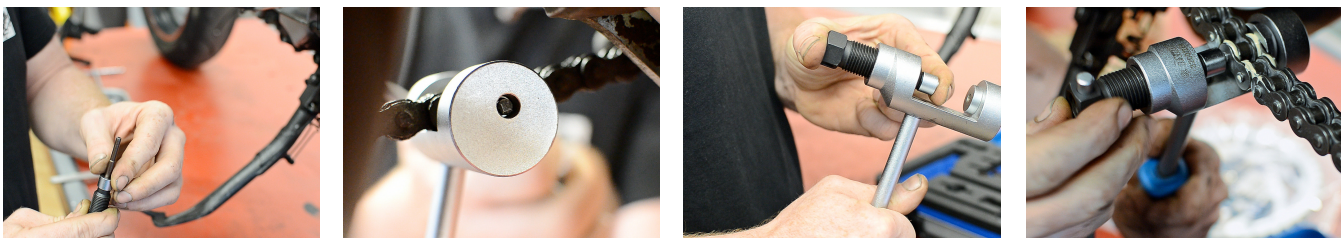

Gebruik (Afbeeldingen)