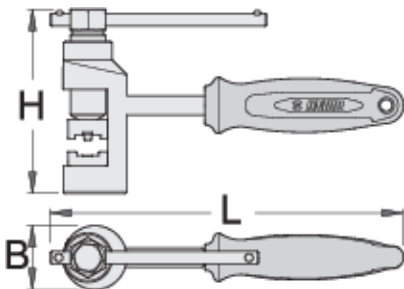

## Product attributen

- materiaal: premium flex plus carbonstaal
- oppervlakteafwerking: verchromd volgens ISO 1456: 2009
- ergonomische dubbel-component handvatten voor zwaar gebruik
- Afmetingen doos: 321 x 198 x 54

## Gebruik:

- voor DID-kettingen met schaalverdeling 520, 525, 530 en 532

- voor Regina-kettingen met schaalverdeling 520, 525 en 530
- voor RK-kettingen met schaalverdeling 520, 525, 530 en 532
- compatible with most motorcycle drive chains

### Disassembling the chain:

- a robust set for disassembling a chain without any prior grinding of the pin
- select the appropriate pin (diameter Ø3, Ø3,5 or Ø5 mm) and lower guide (Ø4 Ø5 or Ø6 mm) corresponding to the pin diameter on the chain
- insert the pin into the tool, then position the tool on the chain link and rotate the tool until the chain pin falls out

### Assembling the chain:

- assemble the chain according to the manufacturer's instructions
- select an appropriate set of pressing adaptors depending on the size of the plates (guide widths to 13.5 mm or 16 mm)
- position the set into the tool. Place the tool on the connecting chain link and press the link by rotating the riveting tool using the handle until the plates and the chain are tightly connected
- after the chain link and the plates have been successfully aligned, install the chain pin
- You can choose from 3 types of riveting pins (type A, B or C)
- place the riveting set into the tool and rotate the handle to cause a deformation of the head of the pin, so the diameter is between 5.5 to 5.8 mm as recommend the chain manufacturer's instructions