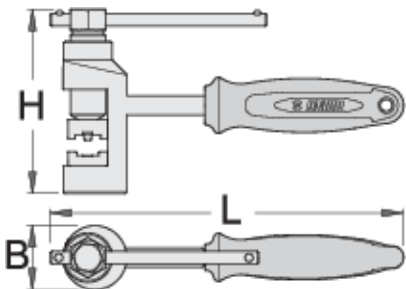

## Product attributen

- materiaal: premium flex plus carbonstaal
- oppervlakteafwerking: verchromd volgens de norm ISO 1456:2009
- ergonomische dubbel-component handvatten voor zwaar gebruik
- Afmetingen doos: 321 x 198 x 54

## Gebruik:

- voor DID-kettingen met schaalverdeling 520, 525, 530 en 532

- voor Regina-kettingen met schaalverdeling 520, 525 en 530
- voor RK-kettingen met schaalverdeling 520, 525, 530 en 532
- compatible with most motorcycle drive chains

### Disassembling the chain:

- a robust set for disassembling a chain without any prior grinding of the pin
- select the appropriate pin (diameter Ø3, Ø3,5 or Ø5 mm) and lower guide (Ø4 Ø5 or Ø6 mm) corresponding to the pin diameter on the chain
- insert the pin into the tool, then position the tool on the chain link and rotate the tool until the chain pin falls out

### Assembling the chain:

- assemble the chain according to the manufacturer's instructions
- select an appropriate set of pressing adaptors depending on the size of the plates (guide widths to 13.5 mm or 16 mm)
- position the set into the tool. Place the tool on the connecting chain link and press the link by rotating the riveting tool using the handle until the plates and the chain are tightly connected
- after the chain link and the plates have been successfully aligned, install the chain pin
- You can choose from 3 types of riveting pins (type A, B or C)
- place the riveting set into the tool and rotate the handle to cause a deformation of the head of the pin, so the diameter is between 5.5 to 5.8 mm as recommend the chain manufacturer's instructions