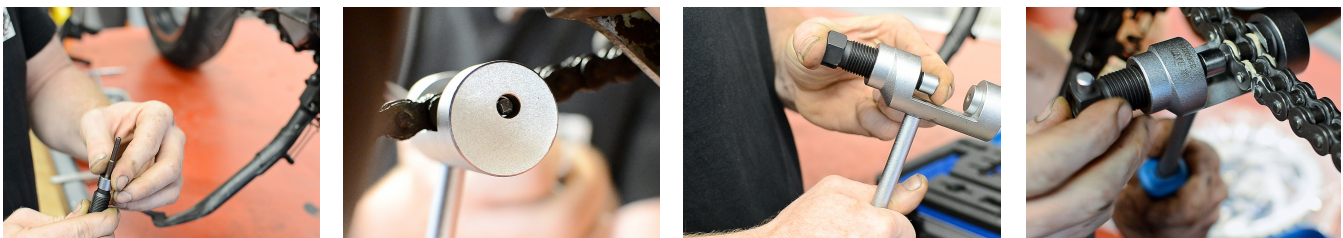

Gebruik (Afbeeldingen)