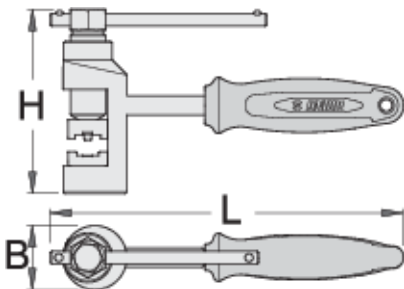

## Product attributen

- materiaal: premium flex plus carbonstaal
- oppervlakteafwerking: verchromd volgens de norm ISO 1456:2009
- ergonomische dubbel-component handvatten voor zwaar gebruik
- Afmetingen doos: 321 x 198 x 54

## Gebruik:

- voor DID-kettingen met schaalverdeling 520, 525, 530 en 532

- voor Regina-kettingen met schaalverdeling 520, 525 en 530
- voor RK-kettingen met schaalverdeling 520, 525, 530 en 532
- compatible with most motorcycle drive chains

### Disassembling the chain:

- a robust set for disassembling a chain without any prior grinding of the pin
- select the appropriate pin (diameter  $\text{Ø}3$ ,  $\text{Ø}3,5$  or  $\text{Ø}5$  mm) and lower guide ( $\text{Ø}4$   $\text{Ø}5$  or  $\text{Ø}6$  mm) corresponding to the pin diameter on the chain
- insert the pin into the tool, then position the tool on the chain link and rotate the tool until the chain pin falls out

### Assembling the chain:

- assemble the chain according to the manufacturer's instructions
- select an appropriate set of pressing adaptors depending on the size of the plates (guide widths to 13.5 mm or 16 mm)
- position the set into the tool. Place the tool on the connecting chain link and press the link by rotating the riveting tool using the handle until the plates and the chain are tightly connected
- after the chain link and the plates have been successfully aligned, install the chain pin
- You can choose from 3 types of riveting pins (type A, B or C)
- place the riveting set into the tool and rotate the handle to cause a deformation of the head of the pin, so the diameter is between 5.5 to 5.8 mm as recommend the chain manufacturer's instructions