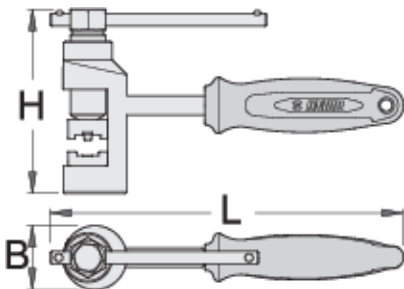

Kettingbreker, pers en riveer voor motorfiets

3200/2BI

Profielen

Product attributen

- materiaal: premium flex plus carbonstaal
- oppervlakteafwerking: verchromd volgens de norm ISO 1456:2009
- ergonomische dubbel-component handvatten voor zwaar gebruik
- Afmetingen doos: 321 x 198 x 54

Gebruik:

- voor DID-kettingen met schaalverdeling 520, 525, 530 en 532

- voor Regina-kettingen met schaalverdeling 520, 525 en 530
- voor RK-kettingen met schaalverdeling 520, 525, 530 en 532
- compatible with most motorcycle drive chains

Disassembling the chain:

- a robust set for disassembling a chain without any prior grinding of the pin
- select the appropriate pin (diameter Ø3, Ø3,5 or Ø5 mm) and lower guide (Ø4 Ø5 or Ø6 mm) corresponding to the pin diameter on the chain
- insert the pin into the tool, then position the tool on the chain link and rotate the tool until the chain pin falls out

Assembling the chain:

- assemble the chain according to the manufacturer's instructions
- select an appropriate set of pressing adaptors depending on the size of the plates (guide widths to 13.5 mm or 16 mm)
- position the set into the tool. Place the tool on the connecting chain link and press the link by rotating the riveting tool using the handle until the plates and the chain are tightly connected
- after the chain link and the plates have been successfully aligned, install the chain pin
- You can choose from 3 types of riveting pins (type A, B or C)
- place the riveting set into the tool and rotate the handle to cause a deformation of the head of the pin, so the diameter is between 5.5 to 5.8 mm as recommend the chain manufacturer's instructions