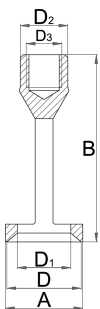

Pressure pieces for valve spring compressor

2202.1/2

프로파일

제품 특징

- material: premium chrome vanadium steel
- entirely hardened and tempered
- dimensions 17,21,25 for motorcycles, 21,25,30,35,43 for cars

620209

D

30

A

31

B

67

D1

20

16

M 12

106

* Images of products are symbolic. All dimensions are in mm, and weight in grams. All listed dimensions may vary in tolerance.