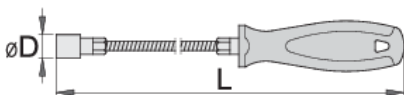

자석 공구 집게

2087

프로파일

제품 특징

- The flexible magnetic pickup is designed to collect metal objects from hard to reach spots.

장점:

- It features a flexible stem with a strongly magnetic tip.
- The magnet is capable of lifting metal objects of up to 1 kg.
- The tool is fitted with an ergonomically designed handle, ensuring easy and efficient operation.

619929

1

L

500

D

15

127

* Images of products are symbolic. All dimensions are in mm, and weight is in grams. All listed dimensions may vary in tolerance.