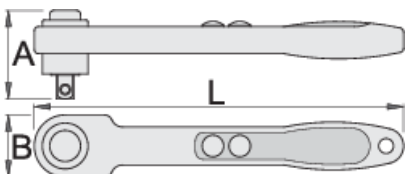

## 프로파일

## 제품 특징

- material: premium chrome vanadium steel
- with 36 teeth
- minimal angle of turn 10°
- button for changing the direction
- controlled according to standard EN IEC 60900
- made according to standard DIN EN IEC 60900