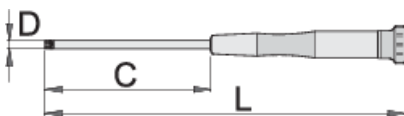

Electronic screwdriver with TX profile

621E

프로파일

제품 특징

- material: premium hard chrome vanadium steel
- ergonomic heavy duty double component handle
- tip coated with anticorrosion protection
- handle with rotating cap

		C	L	D	
604546	TX 4	60	153	3	12
604547	TX 5	60	153	3	12
608310	TX 6	60	153	3	13
608311	TX 7	60	153	3	14
608312	TX 8	60	153	3	12
608313	TX 9	60	153	3	15
608314	TX 10	60	153	3	14

C

L

D

608315

TX 15

60

153

* Images of products are symbolic. All dimensions are in mm, and weight in grams. All listed dimensions may vary in tolerance.