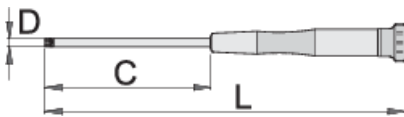

Electronic screwdriver with TX profile

621E

프로파일

제품 특징

- material: premium hard chrome vanadium steel
- ergonomic heavy duty double component handle
- tip coated with anticorrosion protection
- handle with rotating cap

		C	L	D	
604546	TX 4	60	153	3	12
604547	TX 5	60	153	3	12
608310	TX 6	60	153	3	13
608311	TX 7	60	153	3	14
608312	TX 8	60	153	3	12
608313	TX 9	60	153	3	15
608314	TX 10	60	153	3	14

C

L

D

608316

TX 20

80

173

4

19

* Images of products are symbolic. All dimensions are in mm, and weight in grams. All listed dimensions may vary in tolerance.