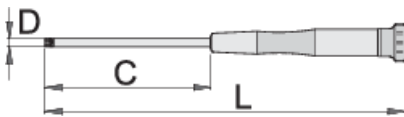

Electronic screwdriver with TX profile

621E

프로파일

제품 특징

- material: premium hard chrome vanadium steel
- ergonomic heavy duty double component handle
- tip coated with anticorrosion protection
- handle with rotating cap

		C	L	D	
604546	TX 4	60	153	3	12
604547	TX 5	60	153	3	12
608310	TX 6	60	153	3	13
608311	TX 7	60	153	3	14
608312	TX 8	60	153	3	12
608313	TX 9	60	153	3	15
608314	TX 10	60	153	3	14

C

L

D

608316

TX 20

80

173

4

19

* Images of products are symbolic. All dimensions are in mm, and weight is in grams. All listed dimensions may vary in tolerance.