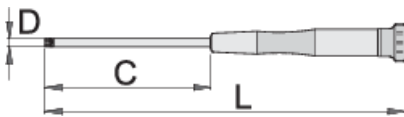

Electronic screwdriver with TX profile

621E

프로파일

제품 특징

- material: premium hard chrome vanadium steel
- ergonomic heavy duty double component handle
- tip coated with anticorrosion protection
- handle with rotating cap

		C	L	D	
604546	TX 4	60	153	3	12
604547	TX 5	60	153	3	12
608310	TX 6	60	153	3	13
608311	TX 7	60	153	3	14
608312	TX 8	60	153	3	12
608313	TX 9	60	153	3	15
608314	TX 10	60	153	3	14

C

L

D

608315

TX 15

60

153

* Images of products are symbolic. All dimensions are in mm, and weight in grams. All listed dimensions may vary in tolerance.