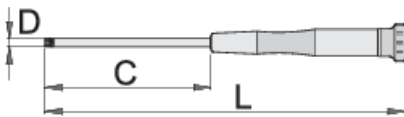

## Product features

- material: premium hard chrome vanadium steel
- ergonomic heavy duty double component handle
- tip coated with anticorrosion protection
- handle with rotating cap

		C	L	D	
604546	TX 4	60	153	3	12
604547	TX 5	60	153	3	12
608310	TX 6	60	153	3	13
608311	TX 7	60	153	3	14
608312	TX 8	60	153	3	12
608313	TX 9	60	153	3	15
608314	TX 10	60	153	3	14