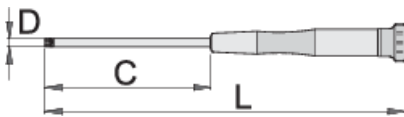

C	L	D	
604546	TX 4	60	153	3	12
604547	TX 5	60	153	3	12
608310	TX 6	60	153	3	13
608311	TX 7	60	153	3	14
608312	TX 8	60	153	3	12
608313	TX 9	60	153	3	15
608314	TX 10	60	153	3	14